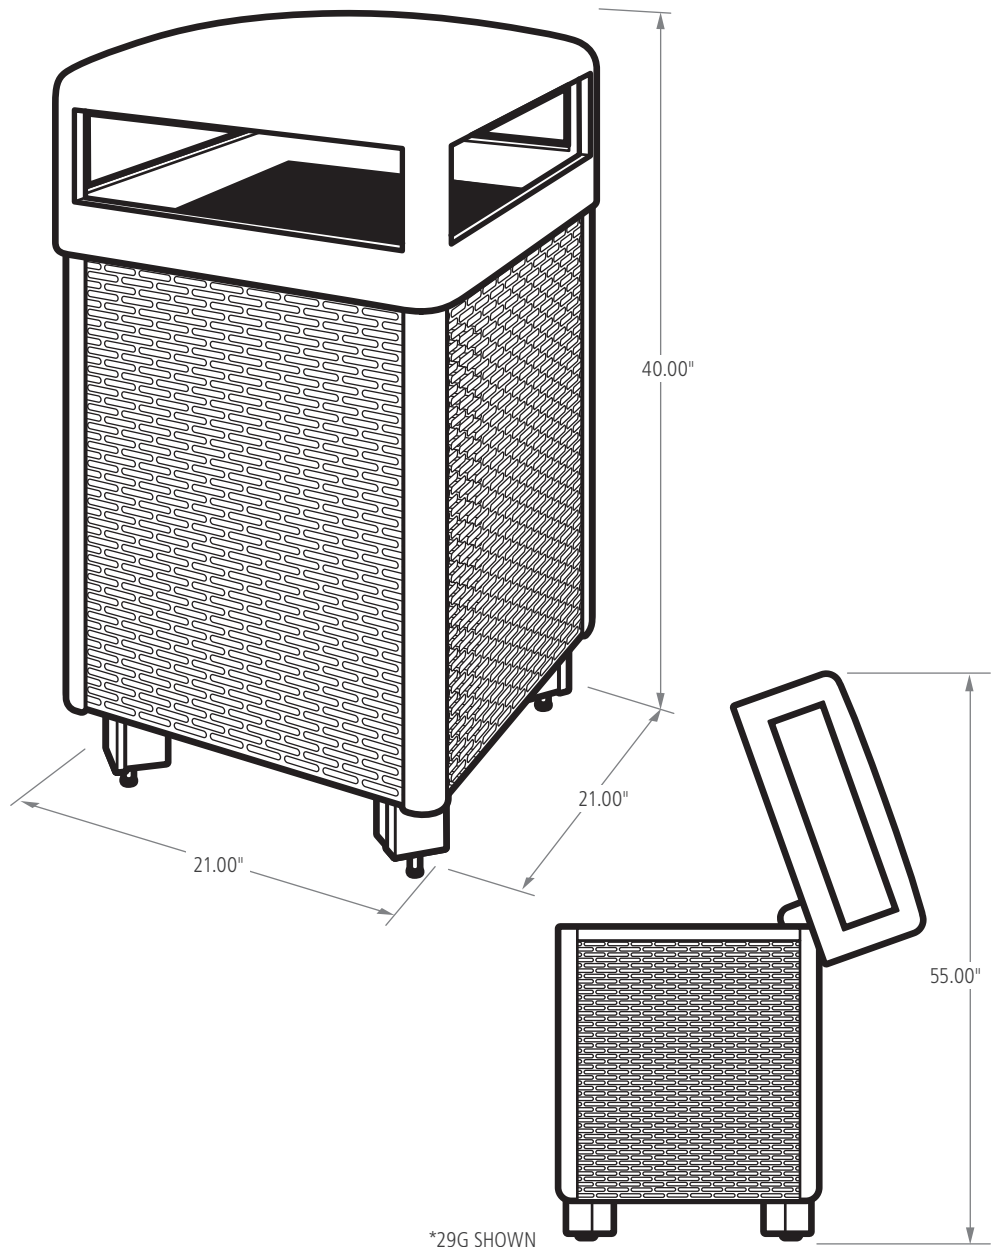

## HINGED TOP

The Dimension decorative refuse container's solid or perforated steel panels create an upscale, dimensional look that complements contemporary outdoor environments.

### FEATURES

- ▶ Hinged lid enables easy waste removal
- ▶ Heavy-gauge, fire-safe galvanized steel
- ▶ Leak-proof rigid plastic liner included to help contain liquids and keep the surrounding area cleaner
- ▶ Durable powder coat finish withstands severe weather and resists fading even when exposed to harsh UV rays
- ▶ Adjustable leg levelers create stability on uneven surfaces
- ▶ Shipped fully assembled

### ACCESSORIES

- ▶ Anchoring kits available to secure receptacle in place
- ▶ Factory-installed lid locks

ADA COMPLIANT

GALLONS	LENGTH (in.)	WIDTH (in.)	HEIGHT (in.)	OPEN HEIGHT (in.)
29G* (SHOWN)	21.00	21.00	40.00	55.00
38G	26.00	26.00	40.00	55.00
48G	26.00	26.00	40.00	55.00

# DIMENSION