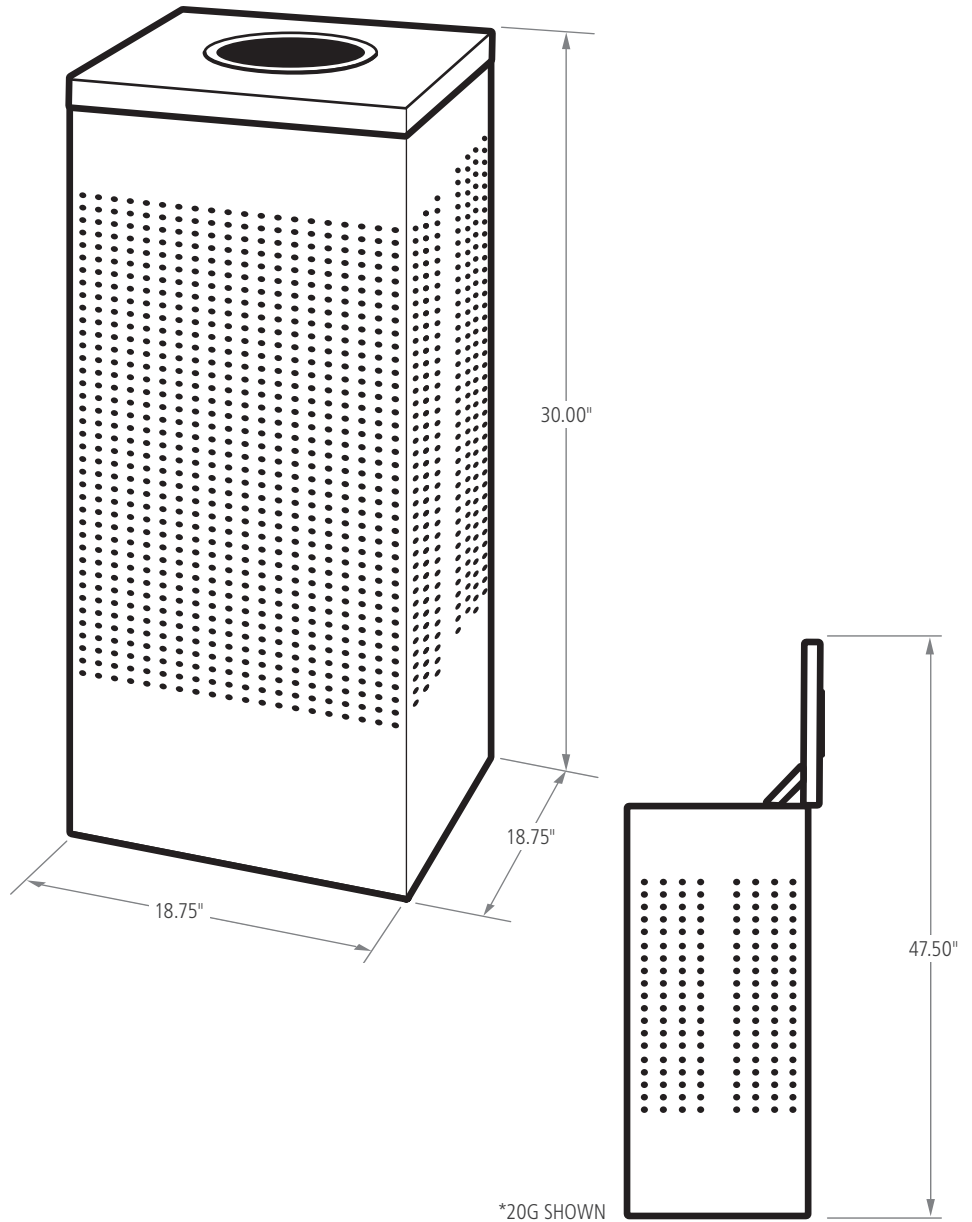

SILHOUETTES

SQUARE OPEN TOP

The sleek Silhouettes decorative refuse container has a contemporary graphic pattern designed to seamlessly and beautifully blend with indoor modern environments.

FEATURES AND BENEFITS:

FEATURES

- ▶ Heavy-gauge, fire-safe steel
- ▶ Leak-proof rigid plastic liner included to help contain liquids and keep the surrounding area cleaner
- ▶ Retainer bands discreetly hold liner bags in place and out of sight
- ▶ Lid is fastened to receptacle for easy waste removal
- ▶ Adjustable leg levelers create stability on uneven surfaces
- ▶ Shipped fully assembled

ADA COMPLIANT

GALLONS	LENGTH (in.)	WIDTH (in.)	HEIGHT (in.)	OPEN HEIGHT (in.)
6G, 10G	10.75	10.75	25.00	34.50
16G, 24G	14.75	14.75	30.00	43.80
20G* (SHOWN), 29G	18.75	18.75	30.00	47.50
40G, 50G	21.75	21.75	31.25	50.80