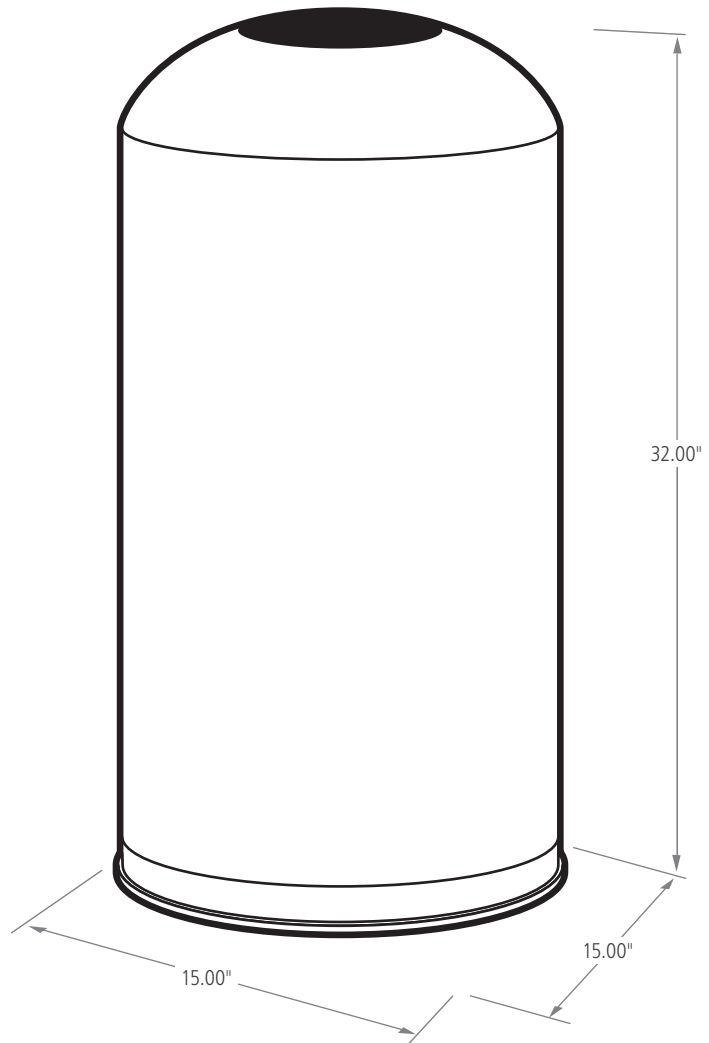

ROUND TOPS

OPEN TOP

The Round Tops decorative refuse container has a sleek design that beautifully blends into any indoor environment. These containers feature a bottom rim that is designed to protect flooring.

FEATURES AND BENEFITS:

FEATURES

- ▶ The Open Top style has a large opening for easy waste disposal
- ▶ Heavy-gauge, fire-safe steel
- ▶ Leak-proof galvanized or rigid plastic liner included to contain liquids and keep the surrounding area cleaner
- ▶ Hand grips for easy lift-off emptying
- ▶ Shipped fully assembled

ADA COMPLIANT

OSHA

CSFM

GALLONS	LENGTH (in.)	WIDTH (in.)	HEIGHT (in.)
15G	15.00	15.00	32.00

build your own ▶ rubbermaidcommercial.com/customize

ROUND TOPS

OPEN TOP

STANDARD COLOR OPTIONS

SKU #	DESCRIPTION	LINER	COLOR	GALLONS	WEIGHT (lbs.)	LENGTH (in.)	WIDTH (in.)	HEIGHT (in.)
FGR32SSSGL	ROUND TOPS OPEN TOP 56L/15G	METAL	STAINLESS STEEL	15	23.00	15.00	15.00	32.00
FGR32EGLBK	ROUND TOPS OPEN TOP 56L/15G	METAL	BLACK GLOSS	15	23.00	15.00	15.00	32.00
FGR32EGLWH	ROUND TOPS OPEN TOP 56L/15G	METAL	SKY WHITE GLOSS	15	23.00	15.00	15.00	32.00
FGR32SBSGL	ROUND TOPS OPEN TOP 56L/15G	METAL	SATIN BRASS ALUMINUM STAINLESS STEEL	15	23.00	15.00	15.00	32.00