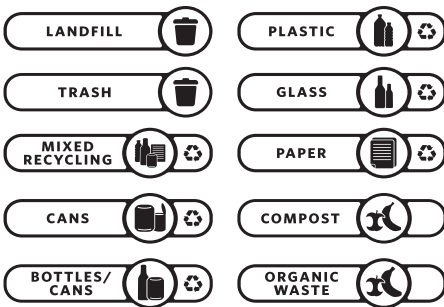

## Material Composition:

Polypropylene

## Compatibility:

- 16 Gal and 23 Gal Slim Jim® containers
- Waste Stream Label Kit F – 2018391

16 Gal

23 Gal

Waste Stream Label Kit F – 2018391

Mixed Recycling Lid

Bottles/Cans Lid

Open Top Lid