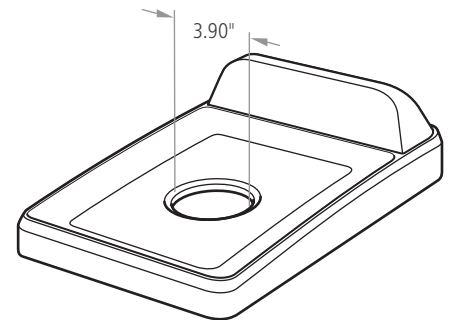

## Compatibility:

- 16 Gal and 23 Gal Slim Jim® containers
- Waste Stream Label Kit F – 2018391

16 Gal

23 Gal

Waste Stream Label Kit F – 2018391

Mixed Recycling Lid

Bottles/Cans Lid

Open Top Lid