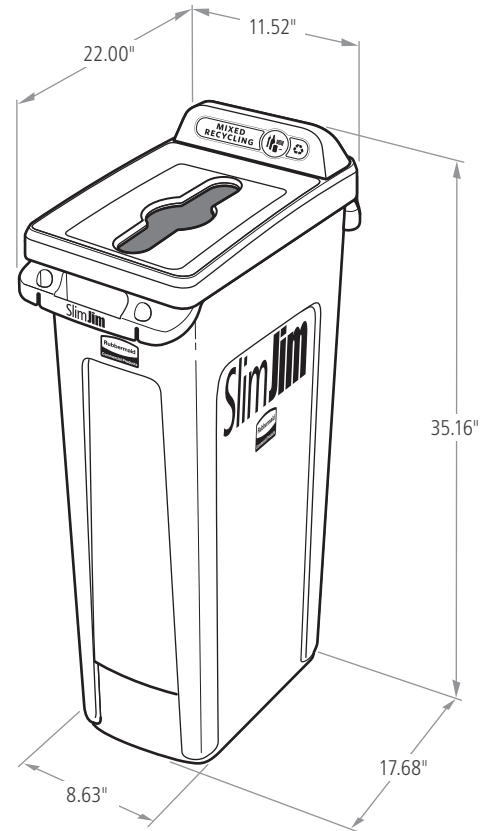

## Compatibility:

- 16 Gal and 23 Gal Slim Jim® containers
- Waste Stream Label Kit F – 2018391

16 Gal

23 Gal

Waste Stream Label Kit F – 2018391

Mixed Recycling Lid

Bottles/Cans Lid

Open Top Lid