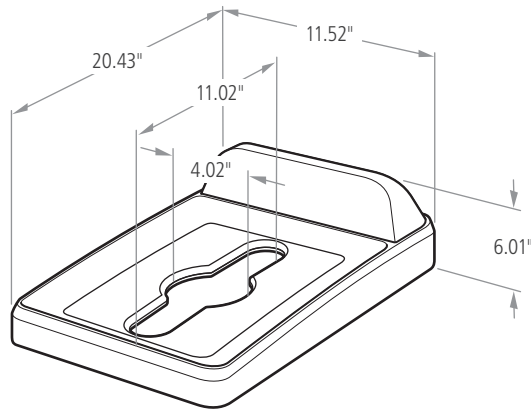

## Compatibility:

- 16 Gal and 23 Gal Slim Jim® containers
- Waste Stream Label Kit F – 2018391

16 Gal

23 Gal

Waste Stream Label Kit F – 2018391

Mixed Recycling Lid

Bottles/Cans Lid

Open Top Lid