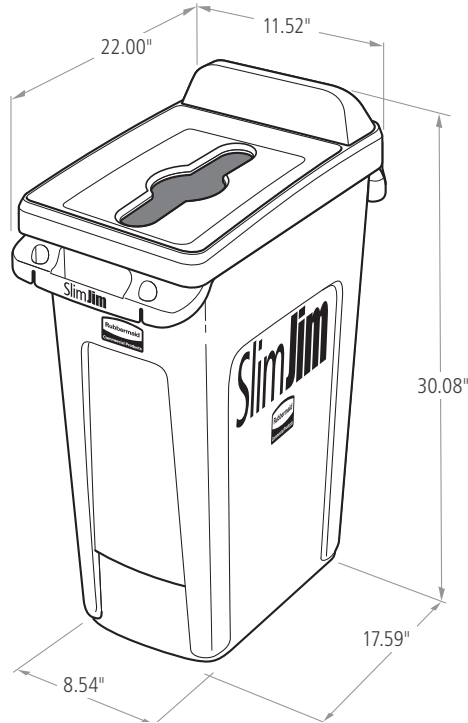

## Features and Benefits:

- Lids are available with the following lid openings:
  - Mixed Recycling
  - Paper
  - Bottles/Cans
  - Open Top
- Integrated billboard is sized to fit compatible waste stream labels

## Compatibility:

- 16 Gal and 23 Gal Slim Jim® containers
- Waste Stream Label Kit F – 2018391

16 Gal

23 Gal

Waste Stream Label Kit F – 2018391

Mixed Recycling Lid

Bottles/Cans Lid

Open Top Lid