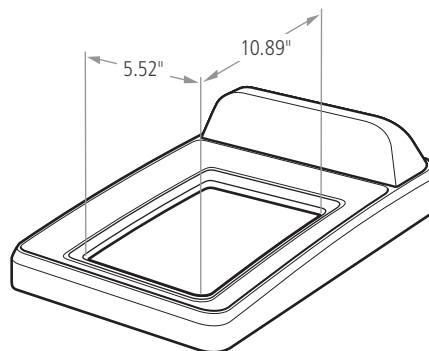

## Compatibility:

- 16 Gal and 23 Gal Slim Jim® containers
- Waste Stream Label Kit F – 2018391

16 Gal

23 Gal

Waste Stream Label Kit F – 2018391

Mixed Recycling Lid

Bottles/Cans Lid

Open Top Lid