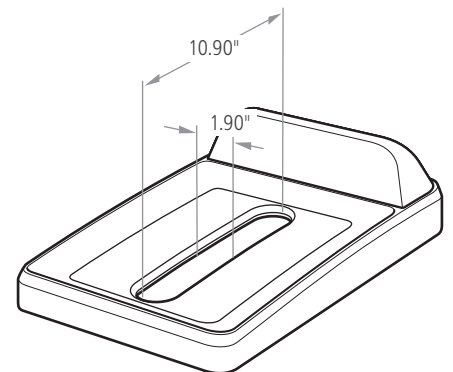

## Compatibility:

- 16 Gal and 23 Gal Slim Jim® containers
- Waste Stream Label Kit F – 2018391

16 Gal

23 Gal

Waste Stream Label Kit F – 2018391

Mixed Recycling Lid

Bottles/Cans Lid

Open Top Lid