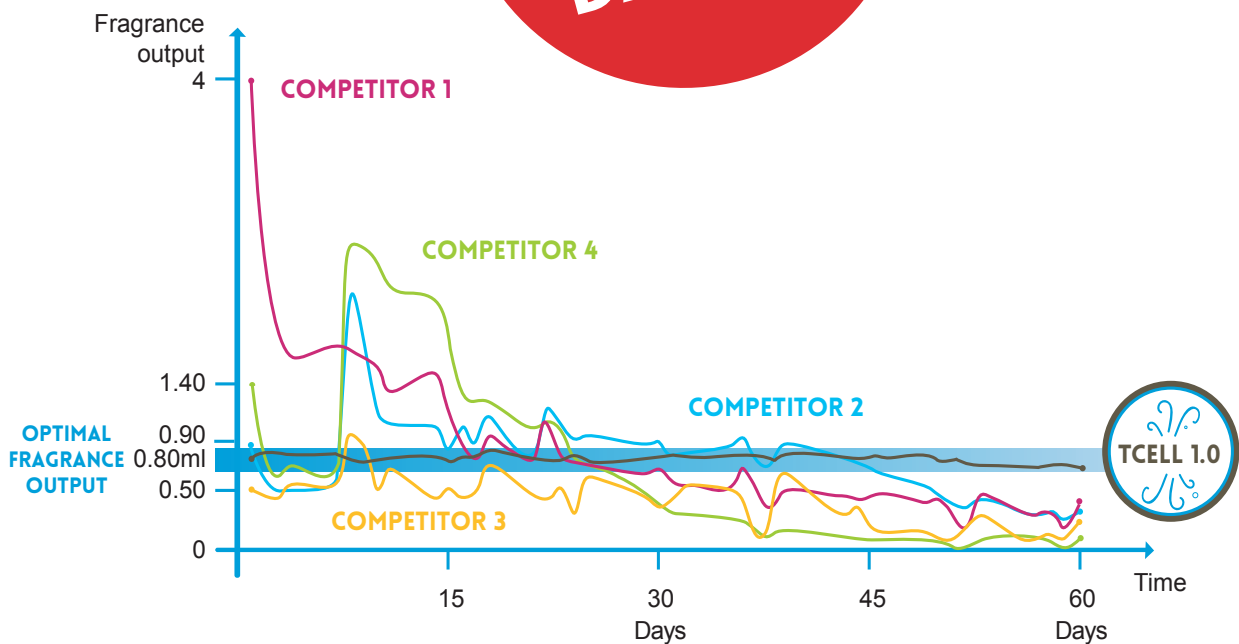

TCell™ 1.0

Fresh clean fragrance, all day, every day for 60 days!

INTRODUCING THE NEW & IMPROVED T-CELL 1.0

The only non-aerosol air care system delivering a consistent fresh smell for 60 days.

44% MORE FRAGRANCE OUTPUT ON DAY 60*

Technical Specifications

- Silent and discreet operation
- No batteries required
- One dispenser covers 3 to 4 toilets/urinals (up to 169 m³)
- Dispenser shall be placed in an area where moving air will disperse the fragrance (i.e. close to a door)
- Modern and compact dispenser design available in 3 colours (white, black, chrome)