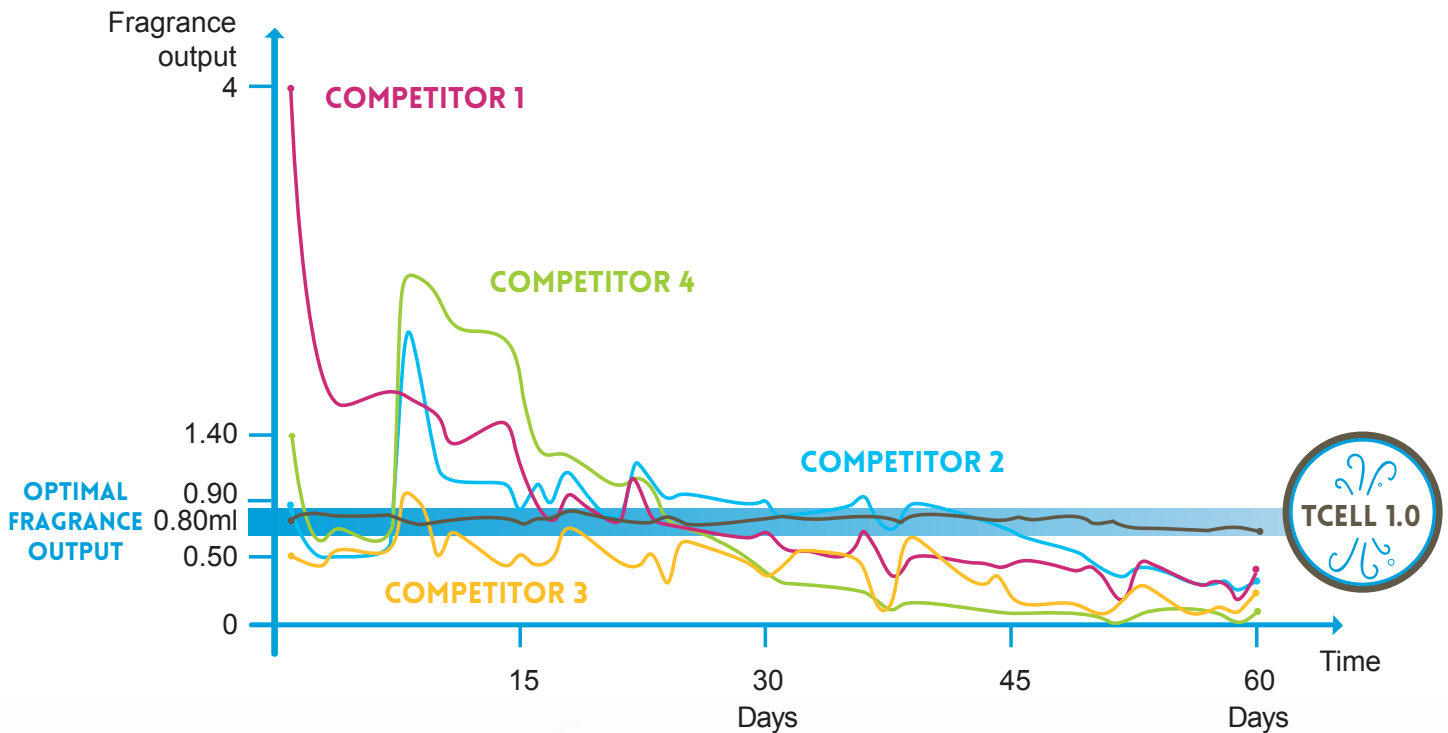

The only passive system delivering consistent fresh smell for a full 60 days

Internal tests performed against other passive systems

Consistency over refill life

In contrast to competitor products, TCell 1.0 patented fuel cell maintains a **consistent output** of fragrance over the life of the refill.