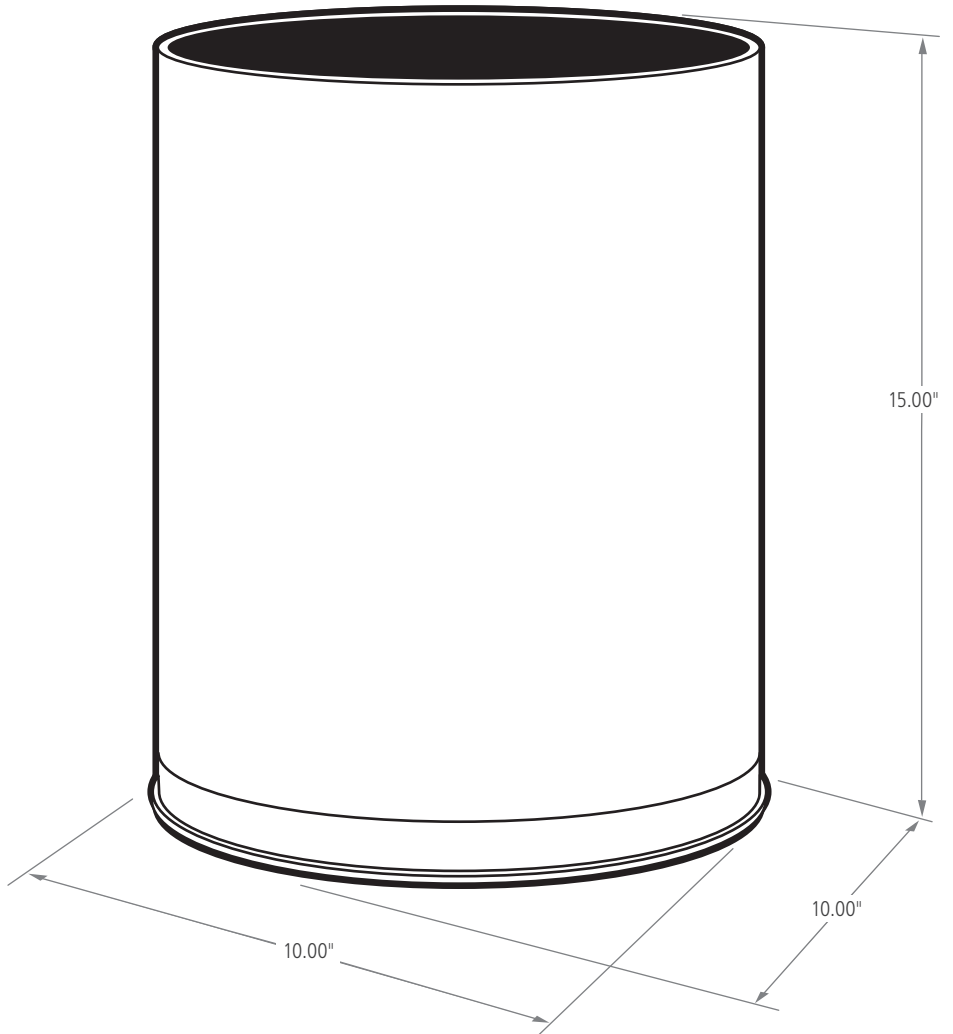

METALLIC

WASTEBASKET

The Metallic decorative refuse container has a sleek design that blends nicely with upscale interiors. A protective vinyl trim is applied on the disposal opening to help withstand the rigors of everyday use.

FEATURES AND BENEFITS:

FEATURES

- ▶ The Wastebasket style has a small design that fits easily in tight spaces
- ▶ Heavy-gauge, fire-safe steel
- ▶ Leak-proof galvanized or rigid plastic liner included to contain liquids and keep the surrounding area cleaner
- ▶ Shipped fully assembled

ADA COMPLIANT

CSFM*

GALLONS	LENGTH (in.)	WIDTH (in.)	HEIGHT (in.)
5G	10.00	10.00	15.00

build your own ▶ rubbermaidcommercial.com/customize

METALLIC

WASTEBASKET

STANDARD COLOR OPTIONS

SKU #	DESCRIPTION	LINER	COLOR	GALLONS	WEIGHT (lbs.)	LENGTH (in.)	WIDTH (in.)	HEIGHT (in.)
FGUB1900SSS	METALLIC WASTEBASKET 18L/5G	METAL	STAINLESS STEEL	5	5.00	10.00	10.00	15.00
FGUB190010BK	METALLIC WASTEBASKET 18L/5G	METAL	BLACK GLOSS WITH BRASS TRIM	5	5.00	10.00	10.00	15.00
FGUB1900EBK	METALLIC WASTEBASKET 18L/5G	METAL	BLACK GLOSS	5	5.00	10.00	10.00	15.00