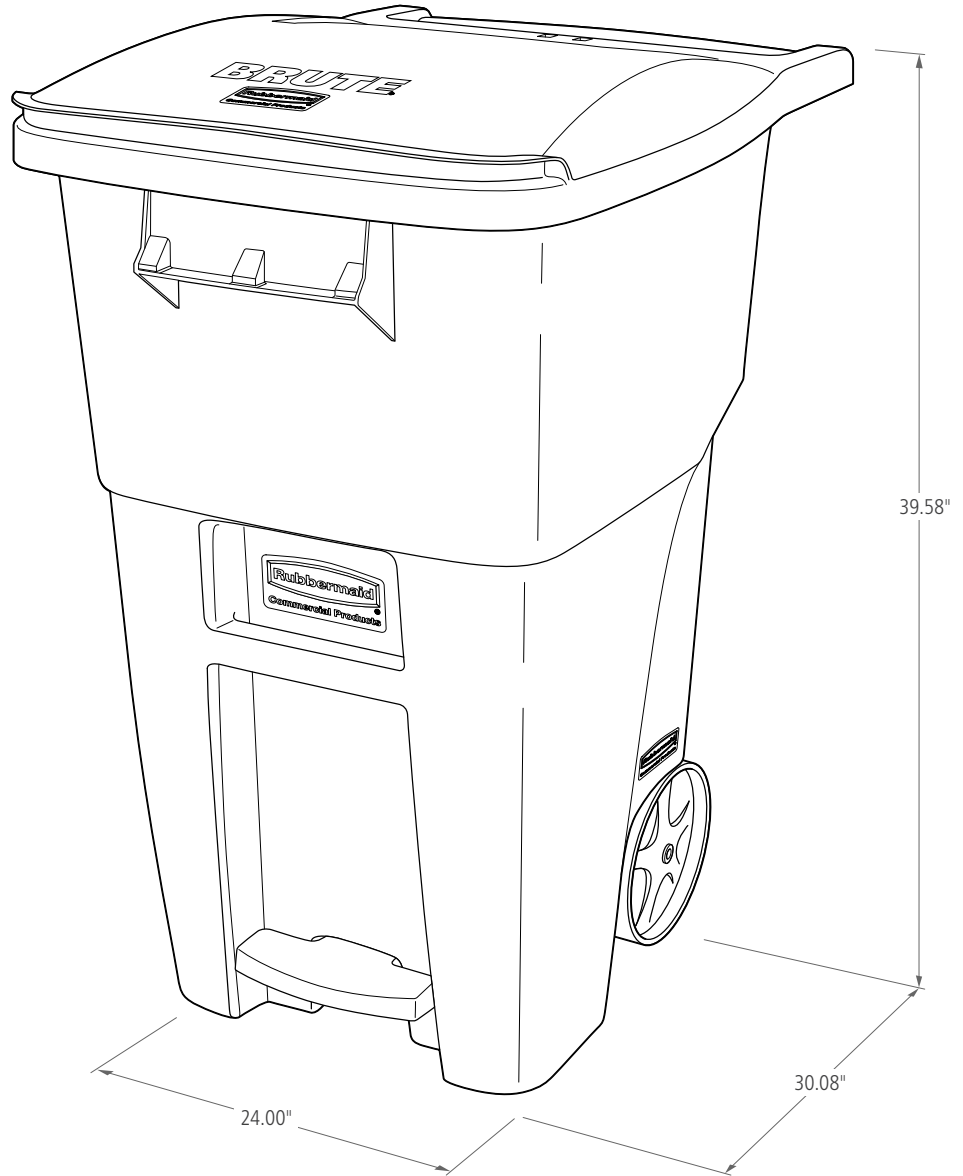

BRUTE STEP-ON ROLLOUT

BRUTE Step-On Rollouts are designed to make managing facility waste easier. With one step, the container's step-on mechanism lifts the lid and allows for hands-free waste disposal.

Features and Benefits:

- Heavy-duty wheels with high-performance treads are optimized for use indoors and outdoors
- Reinforced rim for superior structural integrity and robust lid designed for added strength
- Rollout lids open fully and stay in place to prevent swinging during transport
- Compliant with ANSI Standard Z245.60 (Types B and G) for compatibility with auto-lifters
- Smooth contours and seamless construction make cleaning easier and quicker, to improve staff productivity
- Designed with an ergonomic handle for comfortable push or pull operation
- High-quality materials plus a UV inhibitor extend the life of the container
- BRUTE Step-On Rollouts have a pedal-actuated lid for hands-free use

BRUTE 50-Gallon Step-On Rollout

BRUTE STEP-ON ROLLOUT

SKU #	DESCRIPTION	COLOR	CAPACITY	LENGTH	WIDTH	HEIGHT	WEIGHT	PACK SIZE				
			GAL						IN	IN	IN	LB
1971944	BRUTE 32G STEP-ON ROLLOUT	GRAY	32G	28.56	20.62	37.16	19.20	1				
1971946	BRUTE 32G STEP-ON ROLLOUT	BLUE	32G	28.56	20.62	37.16	19.20	1				
1971956	BRUTE 50G STEP-ON ROLLOUT	GRAY	50G	30.08	24.00	39.58	27.00	1				
1971958	BRUTE 50G STEP-ON ROLLOUT	BLUE	50G	30.08	24.00	39.58	27.00	1				
1971968	BRUTE 65G STEP-ON ROLLOUT	GRAY	65G	32.33	25.33	44.74	35.50	1				
1971970	BRUTE 65G STEP-ON ROLLOUT	BLUE	65G	32.33	25.33	44.74	35.50	1				
1971991	BRUTE 95G STEP-ON ROLLOUT	GRAY	95G	37.15	28.60	46.02	40.00	1				
1971993	BRUTE 95G STEP-ON ROLLOUT	BLUE	95G	37.15	28.60	46.02	40.00	1