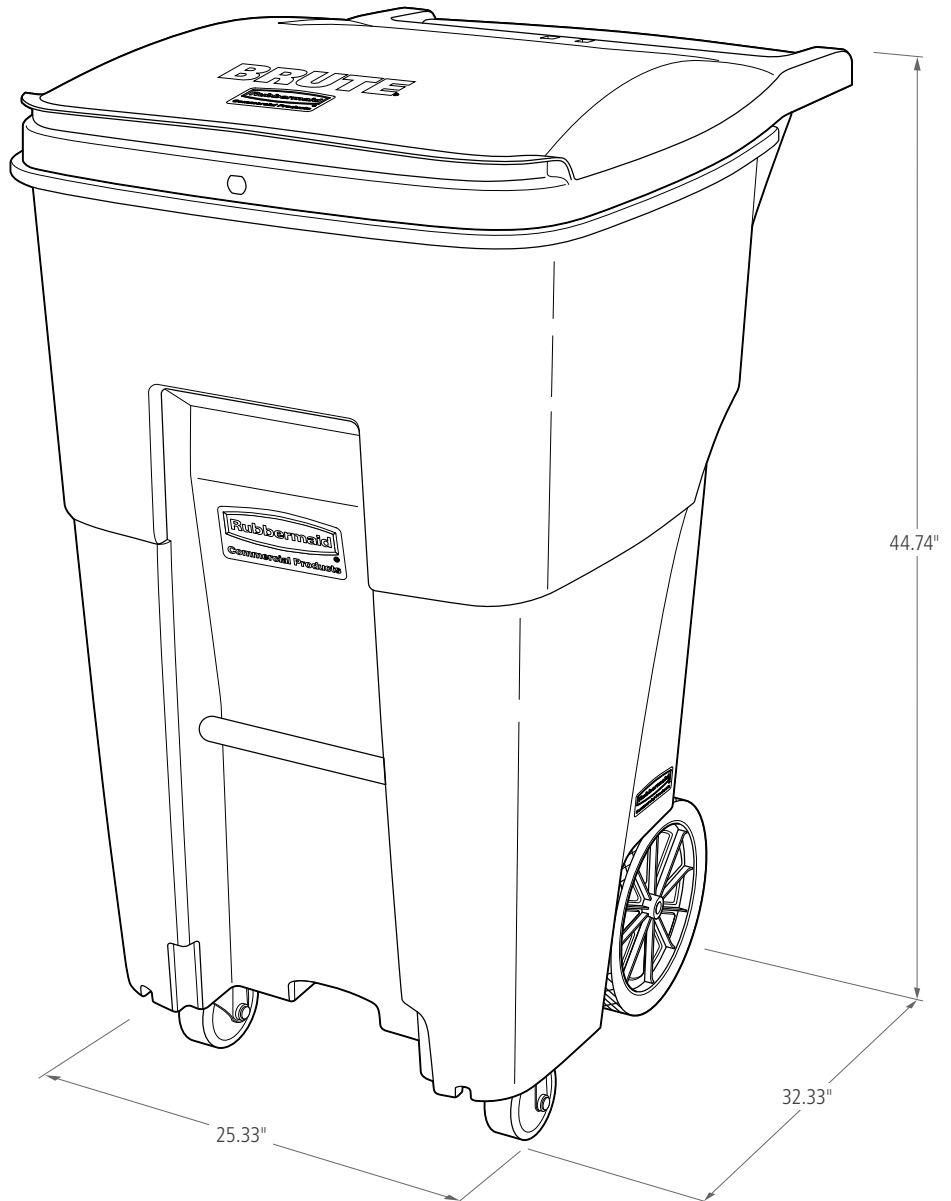

BRUTE MEDICAL WASTE ROLLOUT WITH CASTERS

BRUTE Medical Waste Rollouts with Casters are designed for use in the healthcare industry. Locking lids keep regulated medical waste secure, smooth contours make cleaning easier, and front swivel casters enable balanced maneuverability.

Features and Benefits:

- Heavy-duty wheels with high-performance treads are optimized for use indoors and outdoors
- Reinforced rim for superior structural integrity and robust lid designed for added strength
- Rollout lids open fully and stay in place to prevent swinging during transport
- Compliant with ANSI Standard Z245.60 (Types B and G) for compatibility with auto-lifters
- Smooth contours and seamless construction make cleaning easier and quicker, to improve staff productivity
- Designed with an ergonomic handle for comfortable push or pull operation
- Locking lid with key allows for secure transportation of medical waste
- Swivel casters at the front of the container distribute weight evenly and allow for more controlled use

BRUTE 65-Gallon Medical Waste Rollout with Casters

BRUTE MEDICAL WASTE ROLLOUT WITH CASTERS

SKU #	DESCRIPTION	COLOR	CAPACITY GAL	LENGTH IN	WIDTH IN	HEIGHT IN	WEIGHT LB	PACK SIZE
1971977	BRUTE 65G MEDICAL WASTE ROLLOUT W/CASTERS	RED	65G	32.33	25.33	44.74	36.00	1
1972000	BRUTE 95G MEDICAL WASTE ROLLOUT W/CASTERS	RED	95G	37.15	28.60	46.02	44.00	1