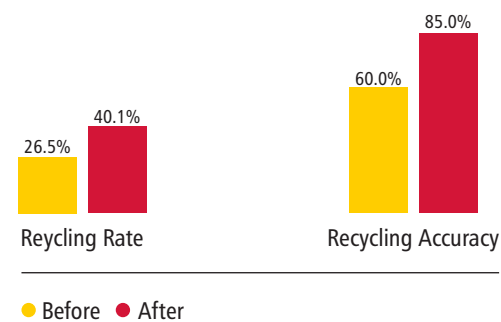

SUSTAINABILITY IN HIGHER EDUCATION

SUSTAINABILITY AT A GLANCE

36% THE AVERAGE RECYCLING RATE FROM THE 162 COLLEGES THAT PARTICIPATED IN RECYCLEMANIA IN 2019.¹

4 MILLION GALLONS OF WATER ARE USED IN THE AVERAGE EDUCATION BUILDING EVERY YEAR.²

66% OF STUDENTS SAY A COLLEGE'S COMMITMENT TO SUSTAINABILITY CONTRIBUTES TO THEIR APPLICATION DECISION.³

142 lbs OF FOOD ARE THROWN OUT BY THE AVERAGE COLLEGE STUDENT EACH YEAR.⁴

HOW RCP CAN HELP

1. IMPROVE RECYCLING RATES

Color-coded containers and intuitive waste stream labels can improve recycling rates by providing a more consistent and intuitive recycling process for students and custodial staff.

AVERAGE RECYCLING RATES AND ACCURACY BEFORE AND AFTER USING CONFIGURE™ CONTAINERS