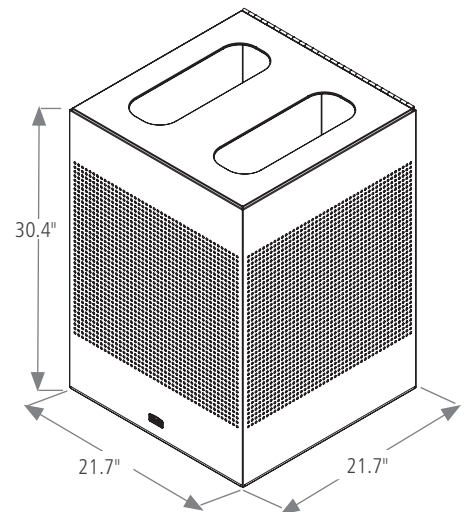

16G SQUARE

20G SQUARE

22.5G RECTANGLE

40G SQUARE

2X17G SQUARE DUAL STREAM

LID OPENINGS

16G SQUARE

20G SQUARE

22.5G RECTANGLE

40G SQUARE

2X17G SQUARE DUAL STREAM

SILHOUETTES CONTAINERS

SKU #	SHAPE	COLOR	CAPACITY	LENGTH	WIDTH	HEIGHT
			GAL	IN	IN	IN
FGSC14EPLSM	SQUARE	STARDUST SILVER METALLIC	16 GAL	14.8"	14.8"	30.4"
FGSC14EPLTBK	SQUARE	TEXTURED BLACK	16 GAL	14.8"	14.8"	30.4"
FGSC18EPLSM	SQUARE	STARDUST SILVER METALLIC	20 GAL	18.4"	18.4"	30.4"
FGSC18SSPL	SQUARE	STAINLESS STEEL	20 GAL	18.4"	18.4"	30.4"
FGSC18EPLBK	SQUARE	TEXTURED BLACK	20 GAL	18.4"	18.4"	30.4"
FGSR18EPLSM	RECTANGLE	STARDUST SILVER METALLIC	22.5 GAL	24.0"	12.0"	30.4"
FGSR18SSPL	RECTANGLE	STAINLESS STEEL	22.5 GAL	24.0"	12.0"	30.4"
FGSR18EPLTBK	RECTANGLE	TEXTURED BLACK	22.5 GAL	24.0"	12.0"	30.4"
FGSC22EPLSM	SQUARE	STARDUST SILVER METALLIC	40 GAL	21.7"	21.7"	30.4"
FGSC22EPLTBK	SQUARE	TEXTURED BLACK	40 GAL	21.7"	21.7"	30.4"
2182675	SQUARE DUAL STREAM	STARDUST SILVER METALLIC	34 GAL (2X17)	21.7"	21.7"	30.4"