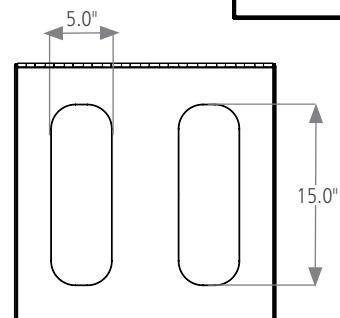

16G SQUARE

20G SQUARE

22.5G RECTANGLE

40G SQUARE

2X17G SQUARE DUAL STREAM

LID OPENINGS

16G SQUARE

20G SQUARE

22.5G RECTANGLE

40G SQUARE

2X17G SQUARE DUAL STREAM

SILHOUETTES CONTAINERS

SKU #	SHAPE	COLOR	CAPACITY	LENGTH	WIDTH	HEIGHT
			GAL	IN	IN	IN
FGSC14EPLSM	SQUARE	STARDUST SILVER METALLIC	16 GAL	14.8"	14.8"	30.4"
FGSC14EPLTBK	SQUARE	TEXTURED BLACK	16 GAL	14.8"	14.8"	30.4"
FGSC18EPLSM	SQUARE	STARDUST SILVER METALLIC	20 GAL	18.4"	18.4"	30.4"
FGSC18SSPL	SQUARE	STAINLESS STEEL	20 GAL	18.4"	18.4"	30.4"
FGSC18EPLBK	SQUARE	TEXTURED BLACK	20 GAL	18.4"	18.4"	30.4"
FGSR18EPLSM	RECTANGLE	STARDUST SILVER METALLIC	22.5 GAL	24.0"	12.0"	30.4"
FGSR18SSPL	RECTANGLE	STAINLESS STEEL	22.5 GAL	24.0"	12.0"	30.4"
FGSR18EPLTBK	RECTANGLE	TEXTURED BLACK	22.5 GAL	24.0"	12.0"	30.4"
FGSC22EPLSM	SQUARE	STARDUST SILVER METALLIC	40 GAL	21.7"	21.7"	30.4"
FGSC22EPLTBK	SQUARE	TEXTURED BLACK	40 GAL	21.7"	21.7"	30.4"
2182675	SQUARE DUAL STREAM	STARDUST SILVER METALLIC	34 GAL (2X17)	21.7"	21.7"	30.4"