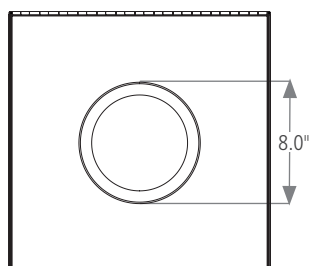

16G SQUARE

20G SQUARE

22.5G RECTANGLE

40G SQUARE

2X17G SQUARE DUAL STREAM

LID OPENINGS

16G SQUARE

20G SQUARE

22.5G RECTANGLE

40G SQUARE

2X17G SQUARE DUAL STREAM

SILHOUETTES CONTAINERS

SKU #	SHAPE	COLOR	CAPACITY	LENGTH	WIDTH	HEIGHT
			GAL	IN	IN	IN
FGSC14EPLSM	SQUARE	STARDUST SILVER METALLIC	16 GAL	14.8"	14.8"	30.4"
FGSC14EPLTBK	SQUARE	TEXTURED BLACK	16 GAL	14.8"	14.8"	30.4"
FGSC18EPLSM	SQUARE	STARDUST SILVER METALLIC	20 GAL	18.4"	18.4"	30.4"
FGSC18SSPL	SQUARE	STAINLESS STEEL	20 GAL	18.4"	18.4"	30.4"
FGSC18EPLBK	SQUARE	TEXTURED BLACK	20 GAL	18.4"	18.4"	30.4"
FGSR18EPLSM	RECTANGLE	STARDUST SILVER METALLIC	22.5 GAL	24.0"	12.0"	30.4"
FGSR18SSPL	RECTANGLE	STAINLESS STEEL	22.5 GAL	24.0"	12.0"	30.4"
FGSR18EPLTBK	RECTANGLE	TEXTURED BLACK	22.5 GAL	24.0"	12.0"	30.4"
FGSC22EPLSM	SQUARE	STARDUST SILVER METALLIC	40 GAL	21.7"	21.7"	30.4"
FGSC22EPLTBK	SQUARE	TEXTURED BLACK	40 GAL	21.7"	21.7"	30.4"
2182675	SQUARE DUAL STREAM	STARDUST SILVER METALLIC	34 GAL (2X17)	21.7"	21.7"	30.4"