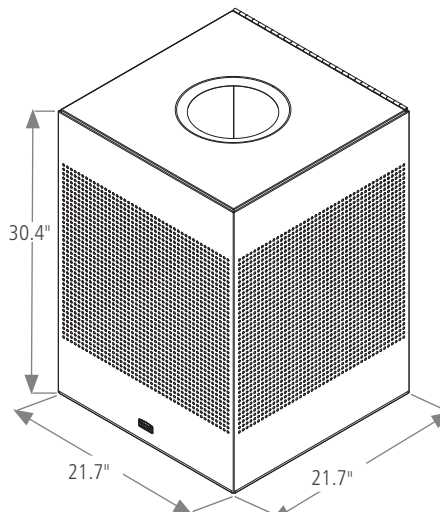

16G SQUARE

20G SQUARE

22.5G RECTANGLE

40G SQUARE

2X17G SQUARE DUAL STREAM

LID OPENINGS

16G SQUARE

20G SQUARE

22.5G RECTANGLE

40G SQUARE

2X17G SQUARE DUAL STREAM

SILHOUETTES CONTAINERS

SKU #	SHAPE	COLOR	CAPACITY	LENGTH	WIDTH	HEIGHT
			GAL	IN	IN	IN
FGSC14EPLSM	SQUARE	STARDUST SILVER METALLIC	16 GAL	14.8"	14.8"	30.4"
FGSC14EPLTBK	SQUARE	TEXTURED BLACK	16 GAL	14.8"	14.8"	30.4"
FGSC18EPLSM	SQUARE	STARDUST SILVER METALLIC	20 GAL	18.4"	18.4"	30.4"
FGSC18SSPL	SQUARE	STAINLESS STEEL	20 GAL	18.4"	18.4"	30.4"
FGSC18EPLBK	SQUARE	TEXTURED BLACK	20 GAL	18.4"	18.4"	30.4"
FGSR18EPLSM	RECTANGLE	STARDUST SILVER METALLIC	22.5 GAL	24.0"	12.0"	30.4"
FGSR18SSPL	RECTANGLE	STAINLESS STEEL	22.5 GAL	24.0"	12.0"	30.4"
FGSR18EPLTBK	RECTANGLE	TEXTURED BLACK	22.5 GAL	24.0"	12.0"	30.4"
FGSC22EPLSM	SQUARE	STARDUST SILVER METALLIC	40 GAL	21.7"	21.7"	30.4"
FGSC22EPLTBK	SQUARE	TEXTURED BLACK	40 GAL	21.7"	21.7"	30.4"
2182675	SQUARE DUAL STREAM	STARDUST SILVER METALLIC	34 GAL (2X17)	21.7"	21.7"	30.4"