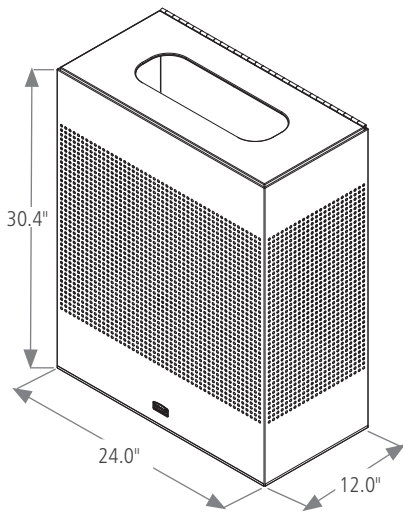

SILHOUETTES

Features and Benefits:

- Contemporary graphic pattern designed to seamlessly and beautifully blend with indoor modern environments
- Hinged lid and rigid plastic liner for easy waste removal

16G SQUARE

20G SQUARE

22.5G RECTANGLE

40G SQUARE

2X17G SQUARE DUAL STREAM

LID OPENINGS

16G SQUARE

20G SQUARE

22.5G RECTANGLE

40G SQUARE

2X17G SQUARE DUAL STREAM

SILHOUETTES CONTAINERS

SKU #	SHAPE	COLOR	CAPACITY	LENGTH	WIDTH	HEIGHT
			GAL	IN	IN	IN
FGSC14EPLSM	SQUARE	STARDUST SILVER METALLIC	16 GAL	14.8"	14.8"	30.4"
FGSC14EPLTBK	SQUARE	TEXTURED BLACK	16 GAL	14.8"	14.8"	30.4"
FGSC18EPLSM	SQUARE	STARDUST SILVER METALLIC	20 GAL	18.4"	18.4"	30.4"
FGSC18SSPL	SQUARE	STAINLESS STEEL	20 GAL	18.4"	18.4"	30.4"
FGSC18EPLBK	SQUARE	TEXTURED BLACK	20 GAL	18.4"	18.4"	30.4"
FGSR18EPLSM	RECTANGLE	STARDUST SILVER METALLIC	22.5 GAL	24.0"	12.0"	30.4"
FGSR18SSPL	RECTANGLE	STAINLESS STEEL	22.5 GAL	24.0"	12.0"	30.4"
FGSR18EPLTBK	RECTANGLE	TEXTURED BLACK	22.5 GAL	24.0"	12.0"	30.4"
FGSC22EPLSM	SQUARE	STARDUST SILVER METALLIC	40 GAL	21.7"	21.7"	30.4"
FGSC22EPLTBK	SQUARE	TEXTURED BLACK	40 GAL	21.7"	21.7"	30.4"
2182675	SQUARE DUAL STREAM	STARDUST SILVER METALLIC	34 GAL (2X17)	21.7"	21.7"	30.4"