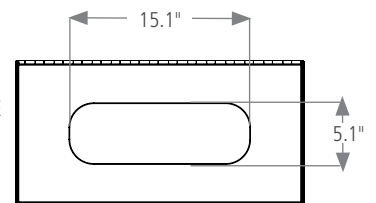

16G SQUARE

20G SQUARE

22.5G RECTANGLE

40G SQUARE

2X17G SQUARE DUAL STREAM

LID OPENINGS

16G SQUARE

20G SQUARE

22.5G RECTANGLE

40G SQUARE

2X17G SQUARE DUAL STREAM

SILHOUETTES CONTAINERS

SKU #	SHAPE	COLOR	CAPACITY	LENGTH	WIDTH	HEIGHT
			GAL	IN	IN	IN
FGSC14EPLSM	SQUARE	STARDUST SILVER METALLIC	16 GAL	14.8"	14.8"	30.4"
FGSC14EPLTBK	SQUARE	TEXTURED BLACK	16 GAL	14.8"	14.8"	30.4"
FGSC18EPLSM	SQUARE	STARDUST SILVER METALLIC	20 GAL	18.4"	18.4"	30.4"
FGSC18SSPL	SQUARE	STAINLESS STEEL	20 GAL	18.4"	18.4"	30.4"
FGSC18EPLBK	SQUARE	TEXTURED BLACK	20 GAL	18.4"	18.4"	30.4"
FGSR18EPLSM	RECTANGLE	STARDUST SILVER METALLIC	22.5 GAL	24.0"	12.0"	30.4"
FGSR18SSPL	RECTANGLE	STAINLESS STEEL	22.5 GAL	24.0"	12.0"	30.4"
FGSR18EPLTBK	RECTANGLE	TEXTURED BLACK	22.5 GAL	24.0"	12.0"	30.4"
FGSC22EPLSM	SQUARE	STARDUST SILVER METALLIC	40 GAL	21.7"	21.7"	30.4"
FGSC22EPLTBK	SQUARE	TEXTURED BLACK	40 GAL	21.7"	21.7"	30.4"
2182675	SQUARE DUAL STREAM	STARDUST SILVER METALLIC	34 GAL (2X17)	21.7"	21.7"	30.4"