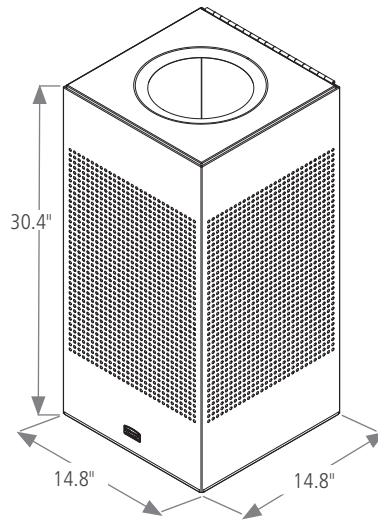

SILHOUETTES

Features and Benefits:

- Contemporary graphic pattern designed to seamlessly and beautifully blend with indoor modern environments
- Hinged lid and rigid plastic liner for easy waste removal

16G SQUARE

20G SQUARE

22.5G RECTANGLE

40G SQUARE

2X17G SQUARE DUAL STREAM

LID OPENINGS

16G SQUARE

20G SQUARE

22.5G RECTANGLE

40G SQUARE

2X17G SQUARE DUAL STREAM

SILHOUETTES CONTAINERS

SKU #	SHAPE	COLOR	CAPACITY	LENGTH	WIDTH	HEIGHT
			GAL	IN	IN	IN
FGSC14EPLSM	SQUARE	STARDUST SILVER METALLIC	16 GAL	14.8"	14.8"	30.4"
FGSC14EPLTBK	SQUARE	TEXTURED BLACK	16 GAL	14.8"	14.8"	30.4"
FGSC18EPLSM	SQUARE	STARDUST SILVER METALLIC	20 GAL	18.4"	18.4"	30.4"
FGSC18SSPL	SQUARE	STAINLESS STEEL	20 GAL	18.4"	18.4"	30.4"
FGSC18EPLBK	SQUARE	TEXTURED BLACK	20 GAL	18.4"	18.4"	30.4"
FGSR18EPLSM	RECTANGLE	STARDUST SILVER METALLIC	22.5 GAL	24.0"	12.0"	30.4"
FGSR18SSPL	RECTANGLE	STAINLESS STEEL	22.5 GAL	24.0"	12.0"	30.4"
FGSR18EPLTBK	RECTANGLE	TEXTURED BLACK	22.5 GAL	24.0"	12.0"	30.4"
FGSC22EPLSM	SQUARE	STARDUST SILVER METALLIC	40 GAL	21.7"	21.7"	30.4"
FGSC22EPLTBK	SQUARE	TEXTURED BLACK	40 GAL	21.7"	21.7"	30.4"
2182675	SQUARE DUAL STREAM	STARDUST SILVER METALLIC	34 GAL (2X17)	21.7"	21.7"	30.4"