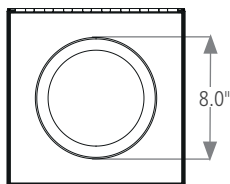

16G SQUARE

20G SQUARE

22.5G RECTANGLE

40G SQUARE

2X17G SQUARE DUAL STREAM

LID OPENINGS

16G SQUARE

20G SQUARE

22.5G RECTANGLE

40G SQUARE

2X17G SQUARE DUAL STREAM

SILHOUETTES CONTAINERS

SKU #	SHAPE	COLOR	CAPACITY	LENGTH	WIDTH	HEIGHT
			GAL	IN	IN	IN
FGSC14EPLSM	SQUARE	STARDUST SILVER METALLIC	16 GAL	14.8"	14.8"	30.4"
FGSC14EPLTBK	SQUARE	TEXTURED BLACK	16 GAL	14.8"	14.8"	30.4"
FGSC18EPLSM	SQUARE	STARDUST SILVER METALLIC	20 GAL	18.4"	18.4"	30.4"
FGSC18SSPL	SQUARE	STAINLESS STEEL	20 GAL	18.4"	18.4"	30.4"
FGSC18EPLBK	SQUARE	TEXTURED BLACK	20 GAL	18.4"	18.4"	30.4"
FGSR18EPLSM	RECTANGLE	STARDUST SILVER METALLIC	22.5 GAL	24.0"	12.0"	30.4"
FGSR18SSPL	RECTANGLE	STAINLESS STEEL	22.5 GAL	24.0"	12.0"	30.4"
FGSR18EPLTBK	RECTANGLE	TEXTURED BLACK	22.5 GAL	24.0"	12.0"	30.4"
FGSC22EPLSM	SQUARE	STARDUST SILVER METALLIC	40 GAL	21.7"	21.7"	30.4"
FGSC22EPLTBK	SQUARE	TEXTURED BLACK	40 GAL	21.7"	21.7"	30.4"
2182675	SQUARE DUAL STREAM	STARDUST SILVER METALLIC	34 GAL (2X17)	21.7"	21.7"	30.4"