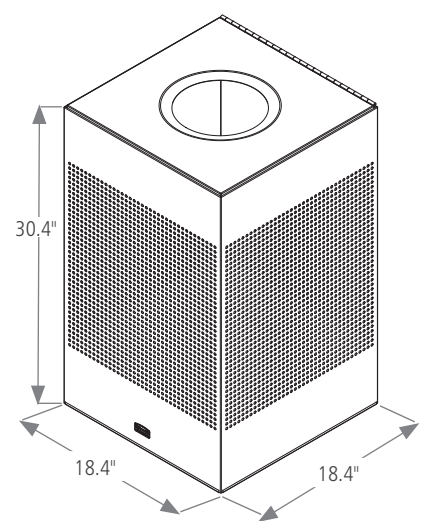

SILHOUETTES

Features and Benefits:

- Contemporary graphic pattern designed to seamlessly and beautifully blend with indoor modern environments
- Hinged lid and rigid plastic liner for easy waste removal

16G SQUARE

20G SQUARE

22.5G RECTANGLE

40G SQUARE

2X17G SQUARE DUAL STREAM

LID OPENINGS

16G SQUARE

20G SQUARE

22.5G RECTANGLE

40G SQUARE

2X17G SQUARE DUAL STREAM

SILHOUETTES CONTAINERS

SKU #	SHAPE	COLOR	CAPACITY	LENGTH	WIDTH	HEIGHT
			GAL	IN	IN	IN
FGSC14EPLSM	SQUARE	STARDUST SILVER METALLIC	16 GAL	14.8"	14.8"	30.4"
FGSC14EPLTBK	SQUARE	TEXTURED BLACK	16 GAL	14.8"	14.8"	30.4"
FGSC18EPLSM	SQUARE	STARDUST SILVER METALLIC	20 GAL	18.4"	18.4"	30.4"
FGSC18SSPL	SQUARE	STAINLESS STEEL	20 GAL	18.4"	18.4"	30.4"
FGSC18EPLBK	SQUARE	TEXTURED BLACK	20 GAL	18.4"	18.4"	30.4"
FGSR18EPLSM	RECTANGLE	STARDUST SILVER METALLIC	22.5 GAL	24.0"	12.0"	30.4"
FGSR18SSPL	RECTANGLE	STAINLESS STEEL	22.5 GAL	24.0"	12.0"	30.4"
FGSR18EPLTBK	RECTANGLE	TEXTURED BLACK	22.5 GAL	24.0"	12.0"	30.4"
FGSC22EPLSM	SQUARE	STARDUST SILVER METALLIC	40 GAL	21.7"	21.7"	30.4"
FGSC22EPLTBK	SQUARE	TEXTURED BLACK	40 GAL	21.7"	21.7"	30.4"
2182675	SQUARE DUAL STREAM	STARDUST SILVER METALLIC	34 GAL (2X17)	21.7"	21.7"	30.4"