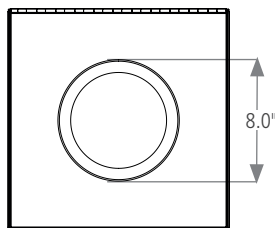

16G SQUARE

20G SQUARE

22.5G RECTANGLE

40G SQUARE

2X17G SQUARE DUAL STREAM

LID OPENINGS

16G SQUARE

20G SQUARE

22.5G RECTANGLE

40G SQUARE

2X17G SQUARE DUAL STREAM

SILHOUETTES CONTAINERS

SKU #	SHAPE	COLOR	CAPACITY	LENGTH	WIDTH	HEIGHT
			GAL	IN	IN	IN
FGSC14EPLSM	SQUARE	STARDUST SILVER METALLIC	16 GAL	14.8"	14.8"	30.4"
FGSC14EPLTBK	SQUARE	TEXTURED BLACK	16 GAL	14.8"	14.8"	30.4"
FGSC18EPLSM	SQUARE	STARDUST SILVER METALLIC	20 GAL	18.4"	18.4"	30.4"
FGSC18SSPL	SQUARE	STAINLESS STEEL	20 GAL	18.4"	18.4"	30.4"
FGSC18EPLBK	SQUARE	TEXTURED BLACK	20 GAL	18.4"	18.4"	30.4"
FGSR18EPLSM	RECTANGLE	STARDUST SILVER METALLIC	22.5 GAL	24.0"	12.0"	30.4"
FGSR18SSPL	RECTANGLE	STAINLESS STEEL	22.5 GAL	24.0"	12.0"	30.4"
FGSR18EPLTBK	RECTANGLE	TEXTURED BLACK	22.5 GAL	24.0"	12.0"	30.4"
FGSC22EPLSM	SQUARE	STARDUST SILVER METALLIC	40 GAL	21.7"	21.7"	30.4"
FGSC22EPLTBK	SQUARE	TEXTURED BLACK	40 GAL	21.7"	21.7"	30.4"
2182675	SQUARE DUAL STREAM	STARDUST SILVER METALLIC	34 GAL (2X17)	21.7"	21.7"	30.4"