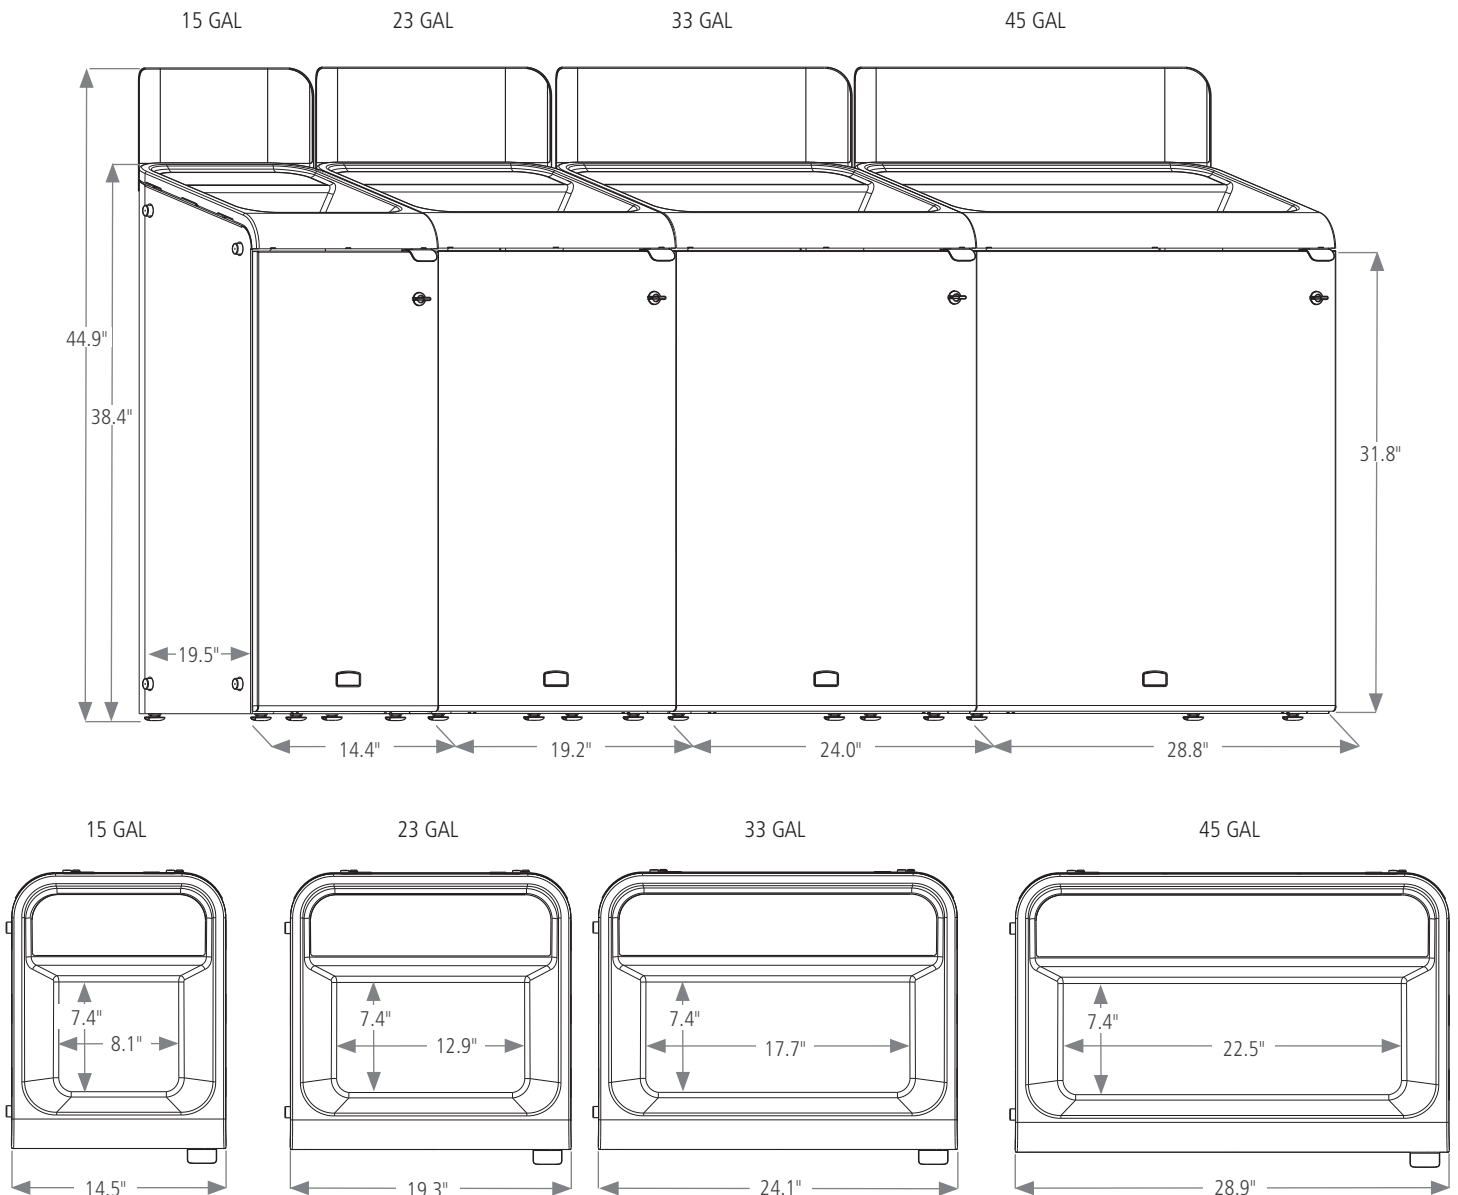

CONFIGURE™ RECYCLING STATION

Features and Benefits:

- Mix and match waste stream labels, capacities, and signage (sold separately) to meet facility-specific waste and recycling needs
- Magnetic connections allow containers to attach to one another and stay neatly arranged
- Easy-access front door and handle for ergonomic emptying of waste