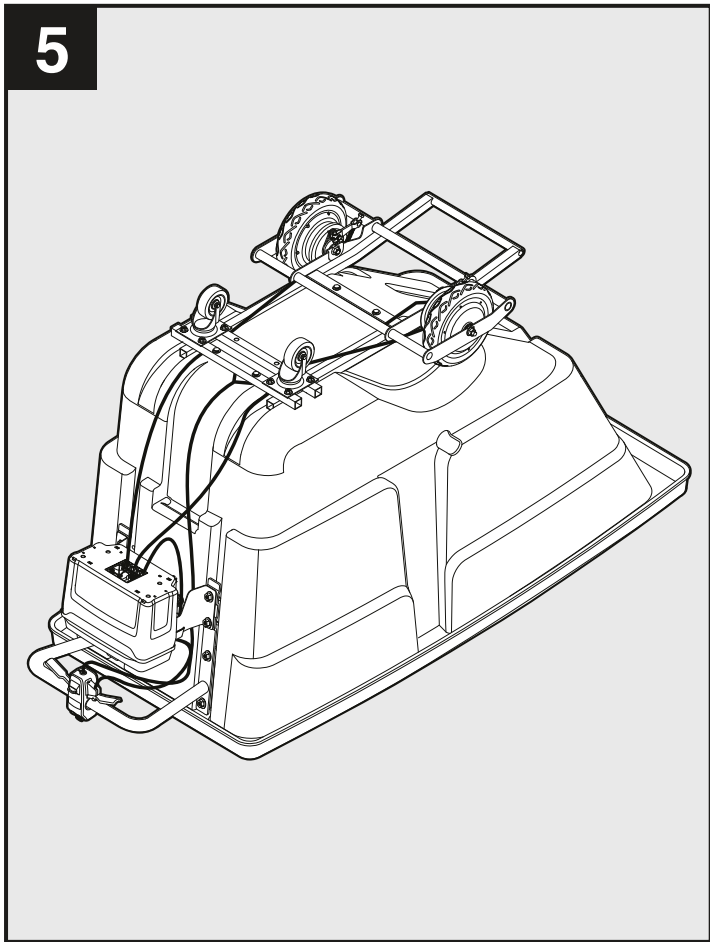

BOOSTED BY **PRO PWR**™

9

10

BOOSTED BY **PRO PWR**

©2025 Rubbermaid Commercial Products  
Product of: Rubbermaid Commercial Products, LLC  
8900 Northpointe Executive Park Drive  
Huntersville, NC 28078  
www.rubbermaidcommercial.com  
Contact us: 1-800-347-9800