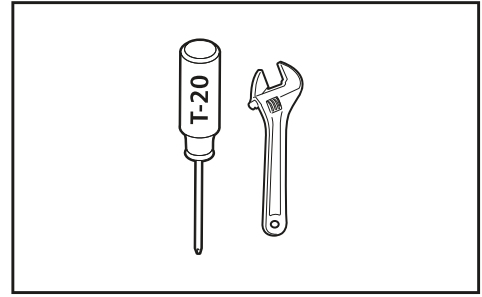

BOOSTED BY **PRO PWR**™

9

10

BOOSTED BY **PRO PWR**

©2025 Rubbermaid Commercial Products  
Product of: Rubbermaid Commercial Products, LLC  
8900 Northpointe Executive Park Drive  
Huntersville, NC 28078  
www.rubbermaidcommercial.com  
Contact us: 1-800-347-9800