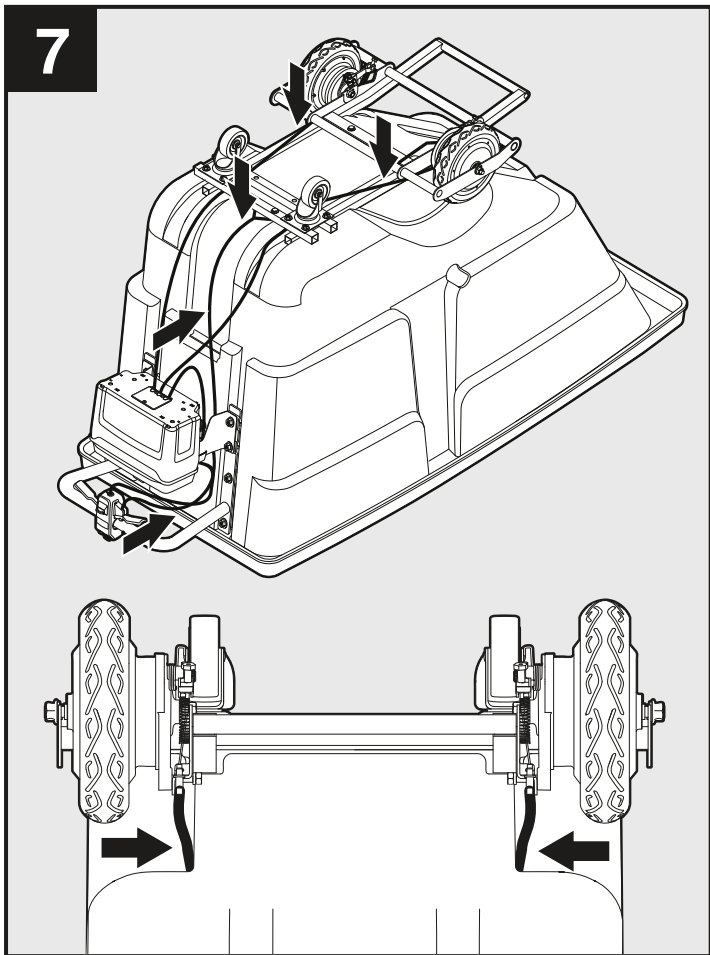

BOOSTED BY **PRO PWR**™

9

10

BOOSTED BY **PRO PWR**

©2025 Rubbermaid Commercial Products  
Product of: Rubbermaid Commercial Products, LLC  
8900 Northpointe Executive Park Drive  
Huntersville, NC 28078  
www.rubbermaidcommercial.com  
Contact us: 1-800-347-9800