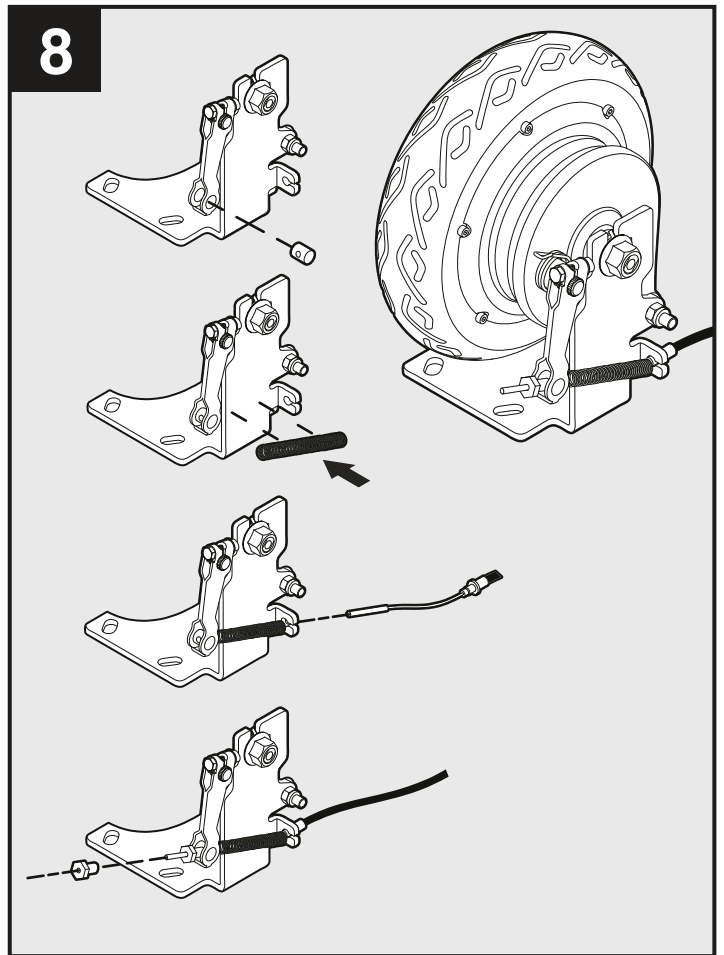

BOOSTED BY **PRO PWR**™

9

10

BOOSTED BY **PRO PWR**

©2025 Rubbermaid Commercial Products  
Product of: Rubbermaid Commercial Products, LLC  
8900 Northpointe Executive Park Drive  
Huntersville, NC 28078  
www.rubbermaidcommercial.com  
Contact us: 1-800-347-9800