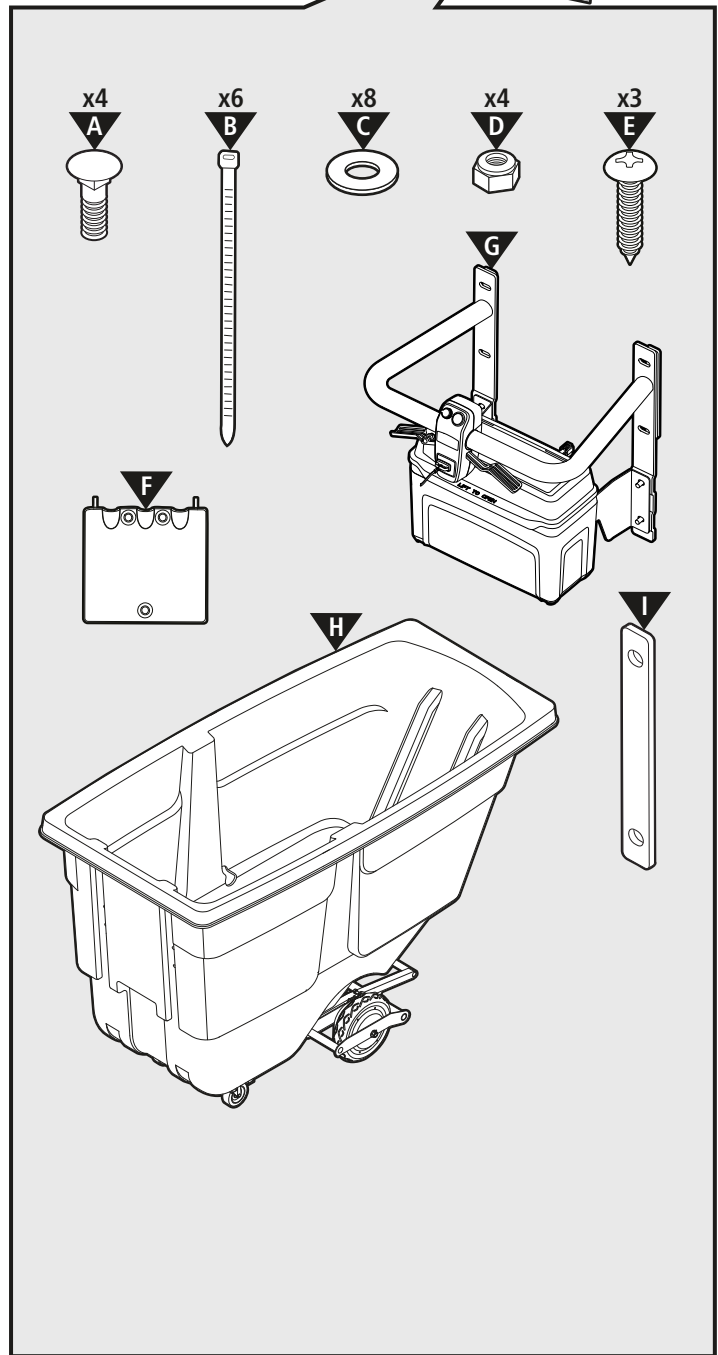

BOOSTED BY **PRO PWR**™

9

10

BOOSTED BY **PRO PWR**

©2025 Rubbermaid Commercial Products  
Product of: Rubbermaid Commercial Products, LLC  
8900 Northpointe Executive Park Drive  
Huntersville, NC 28078  
www.rubbermaidcommercial.com  
Contact us: 1-800-347-9800