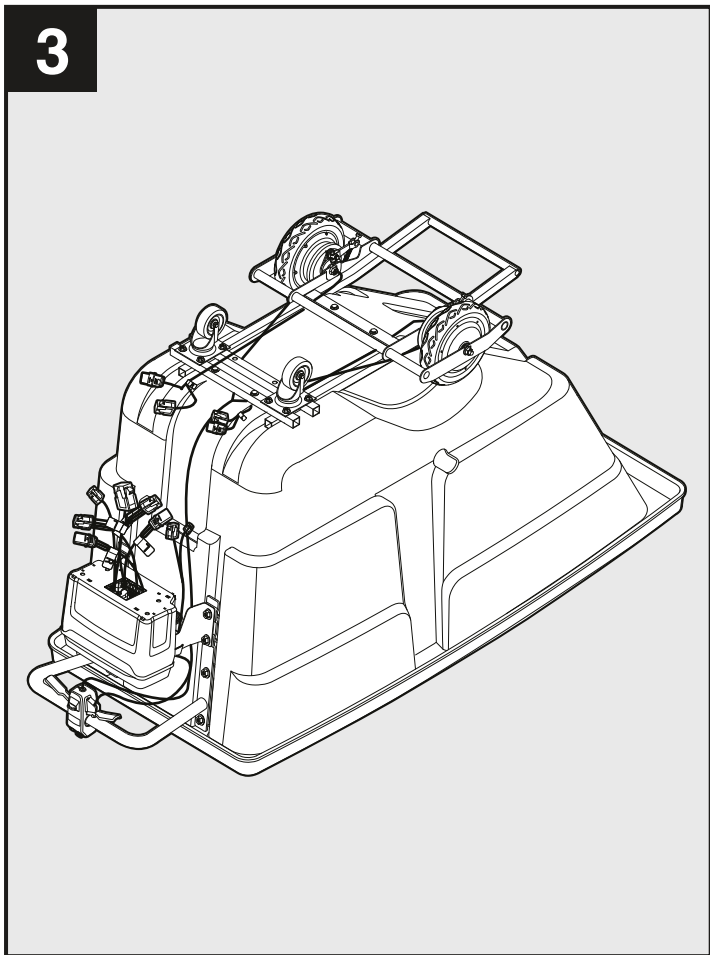

BOOSTED BY **PRO PWR**™

9

10

BOOSTED BY **PRO PWR**

©2025 Rubbermaid Commercial Products  
Product of: Rubbermaid Commercial Products, LLC  
8900 Northpointe Executive Park Drive  
Huntersville, NC 28078  
www.rubbermaidcommercial.com  
Contact us: 1-800-347-9800