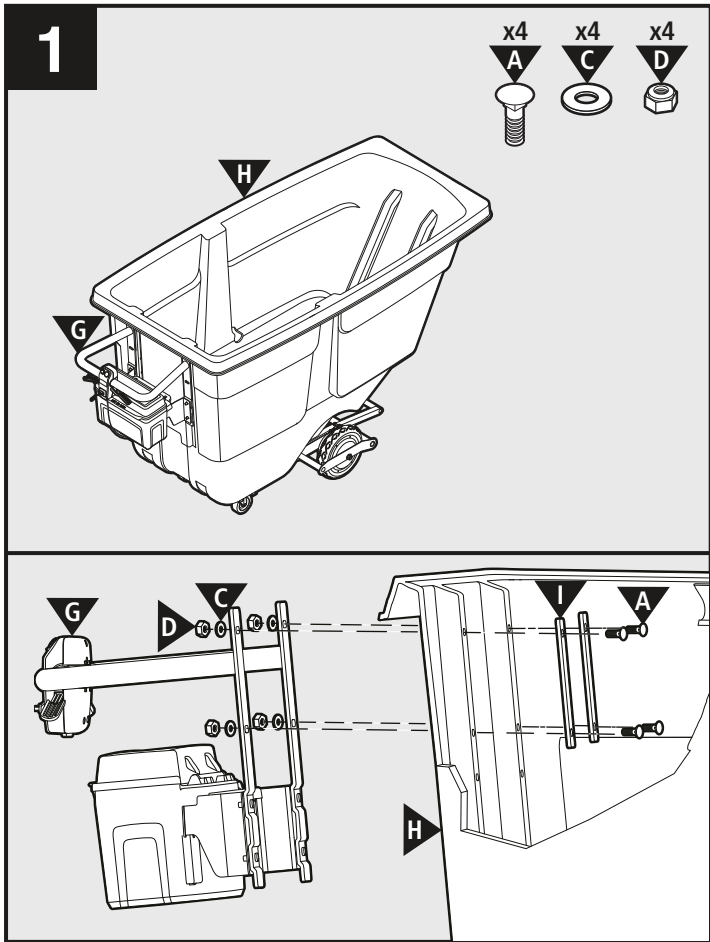

BOOSTED BY **PRO PWR**™

9

10

BOOSTED BY **PRO PWR**

©2025 Rubbermaid Commercial Products  
Product of: Rubbermaid Commercial Products, LLC  
8900 Northpointe Executive Park Drive  
Huntersville, NC 28078  
www.rubbermaidcommercial.com  
Contact us: 1-800-347-9800