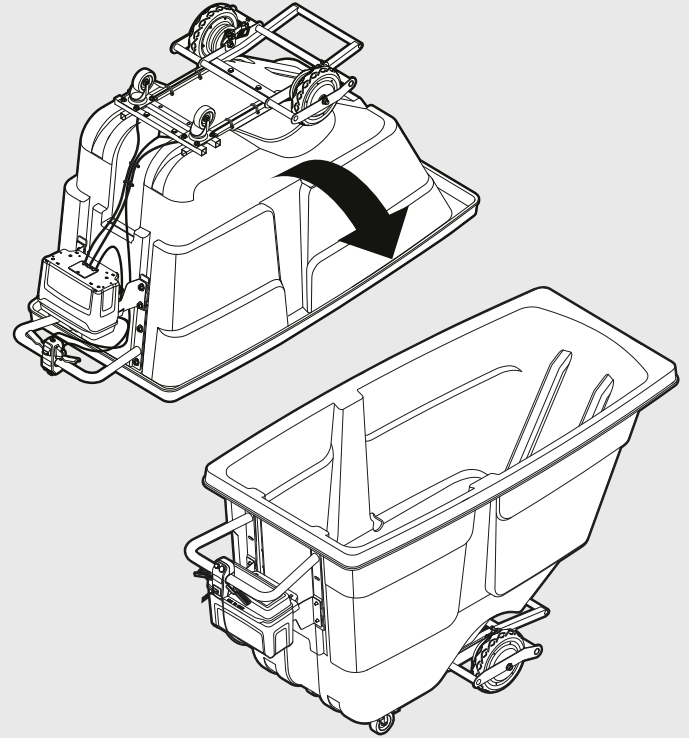

BOOSTED BY **PRO PWR**™

9

10

BOOSTED BY **PRO PWR**

©2025 Rubbermaid Commercial Products  
Product of: Rubbermaid Commercial Products, LLC  
8900 Northpointe Executive Park Drive  
Huntersville, NC 28078  
www.rubbermaidcommercial.com  
Contact us: 1-800-347-9800