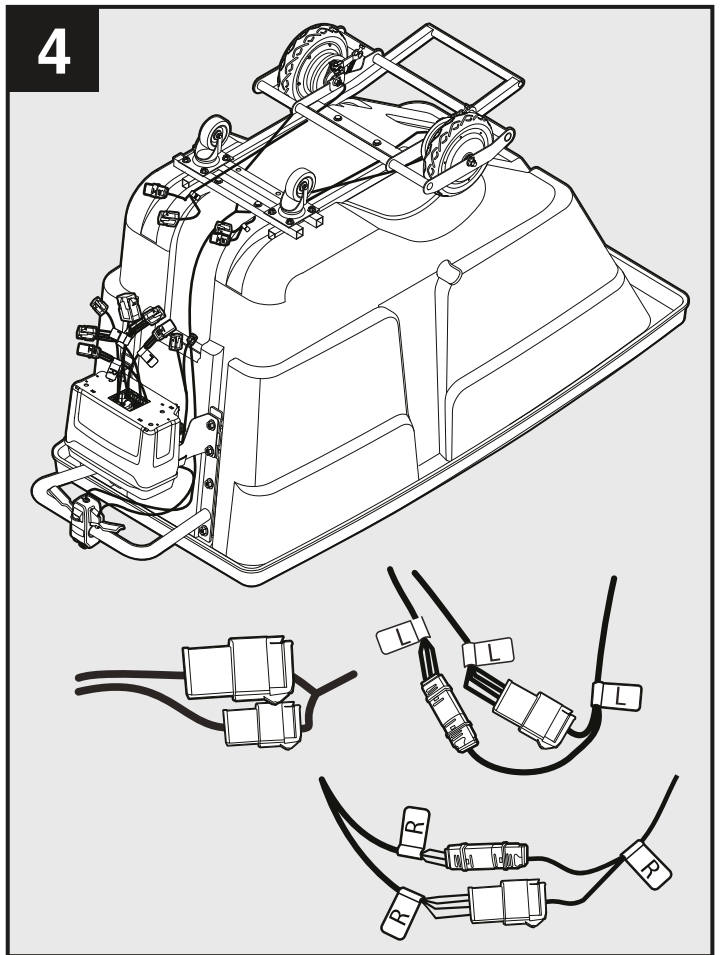

BOOSTED BY **PRO PWR**™

9

10

BOOSTED BY **PRO PWR**

©2025 Rubbermaid Commercial Products  
Product of: Rubbermaid Commercial Products, LLC  
8900 Northpointe Executive Park Drive  
Huntersville, NC 28078  
www.rubbermaidcommercial.com  
Contact us: 1-800-347-9800