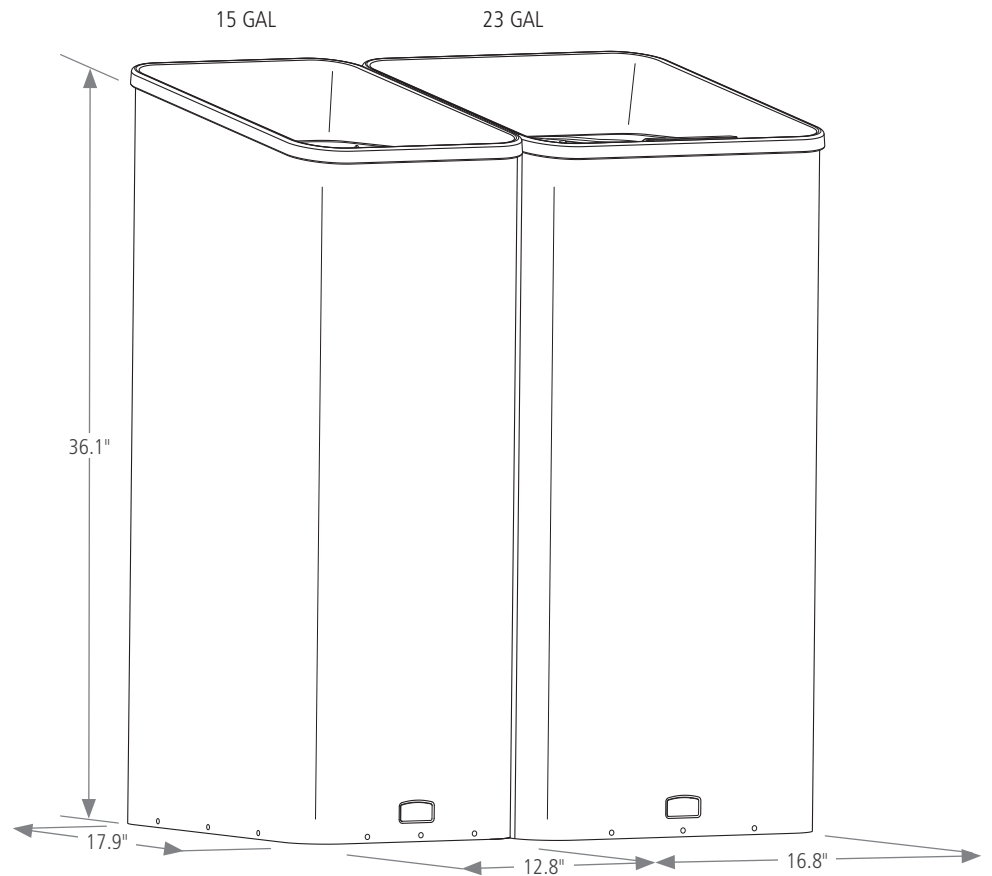

SUSTAIN RECYCLING STATION

Features and Benefits:

- A variety of color-coded recycling lids and multi-stream options clearly indicate streams to users
- Modular system allows the station to be customized and grow with each recycling program's needs

SKU #	DESCRIPTION	WASTE STREAM	COLOR	CAPACITY	LENGTH	WIDTH	HEIGHT
				GAL / L	IN	IN	IN
2078967	SUSTAIN 15G LANDFILL	LANDFILL	BLACK/CHARCOAL	15 GAL	12.8	17.9	36.1
2078994	SUSTAIN 15G MIXED RECYCLING	MIXED RECYCLING	BLACK/BLUE	15 GAL	12.8	17.9	36.1
2078991	SUSTAIN 15G COMPOST	COMPOST	BLACK/GREEN	15 GAL	12.8	17.9	36.1
2078988	SUSTAIN 23G LANDFILL	LANDFILL	BLACK/CHARCOAL	23 GAL	16.8	17.9	36.1
2078980	SUSTAIN 23G MIXED RECYCLING	MIXED RECYCLING	BLACK/BLUE	23 GAL	16.8	17.9	36.1
2078992	SUSTAIN 23G COMPOST	COMPOST	BLACK/GREEN	23 GAL	16.8	17.9	36.1