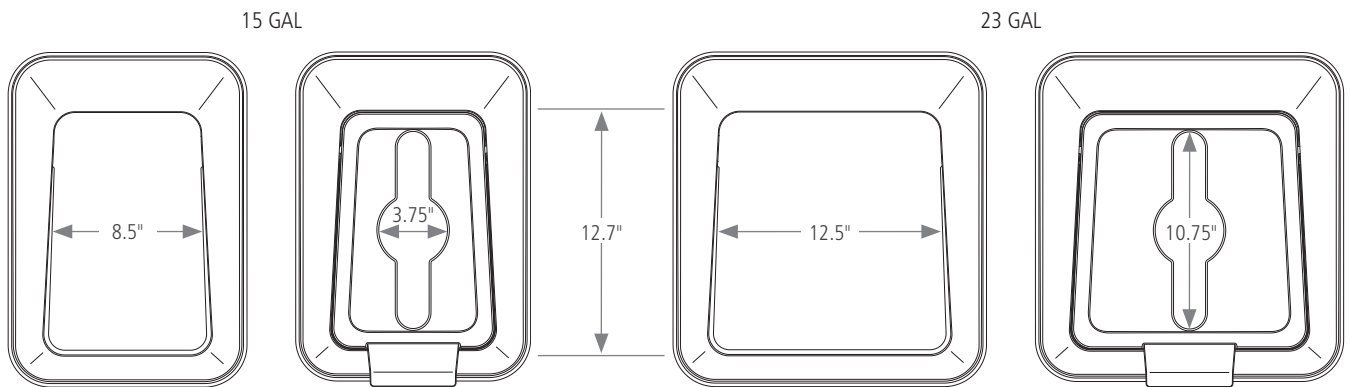

SUSTAIN RECYCLING STATION

Features and Benefits:

- A variety of color-coded recycling lids and multi-stream options clearly indicate streams to users
- Modular system allows the station to be customized and grow with each recycling program's needs

SKU #	DESCRIPTION	WASTE STREAM	COLOR	CAPACITY	LENGTH	WIDTH	HEIGHT
				GAL / L	IN	IN	IN
2078967	SUSTAIN 15G LANDFILL	LANDFILL	BLACK/CHARCOAL	15 GAL	12.8	17.9	36.1
2078994	SUSTAIN 15G MIXED RECYCLING	MIXED RECYCLING	BLACK/BLUE	15 GAL	12.8	17.9	36.1
2078991	SUSTAIN 15G COMPOST	COMPOST	BLACK/GREEN	15 GAL	12.8	17.9	36.1
2078988	SUSTAIN 23G LANDFILL	LANDFILL	BLACK/CHARCOAL	23 GAL	16.8	17.9	36.1
2078980	SUSTAIN 23G MIXED RECYCLING	MIXED RECYCLING	BLACK/BLUE	23 GAL	16.8	17.9	36.1
2078992	SUSTAIN 23G COMPOST	COMPOST	BLACK/GREEN	23 GAL	16.8	17.9	36.1