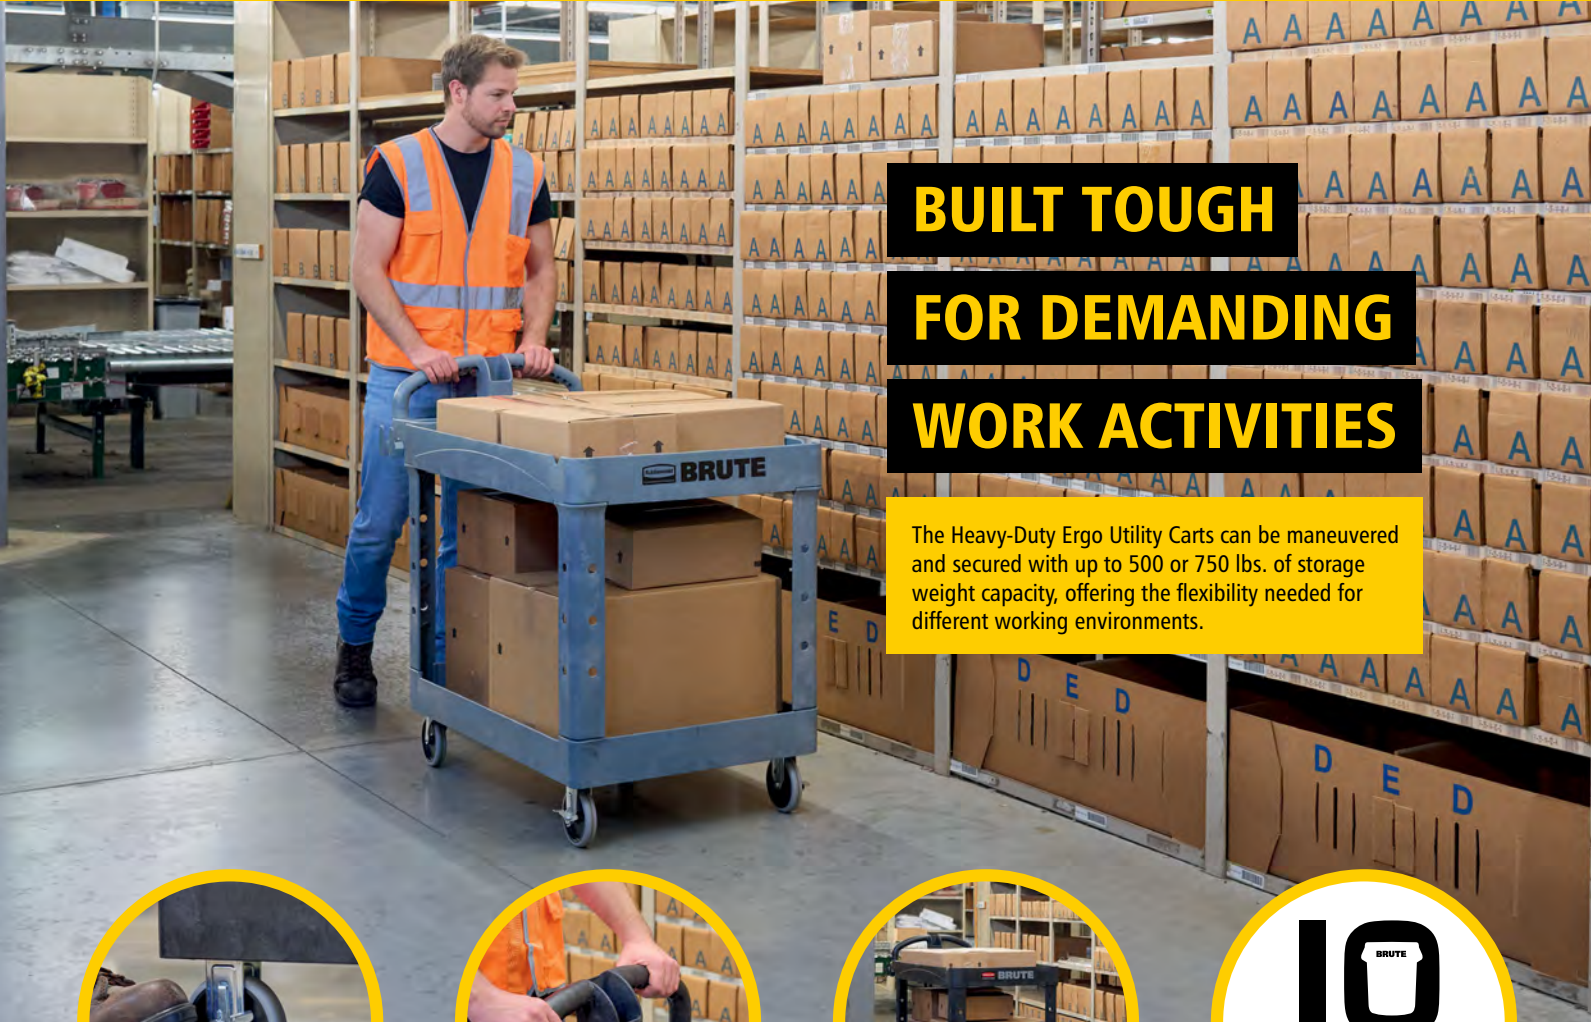

HEAVY-DUTY ERGO UTILITY CARTS

BRUTE

**BUILT TOUGH
FOR DEMANDING
WORK ACTIVITIES**

The Heavy-Duty Ergo Utility Carts can be maneuvered and secured with up to 500 or 750 lbs. of storage weight capacity, offering the flexibility needed for different working environments.

IMPROVED STABILITY

Features two locking casters that keep the cart in place when loading and unloading.

ERGONOMICALLY DESIGNED

Patented handle design ensures optimal hand placement and makes it easy to control.

EXCEPTIONAL DURABILITY

BRUTE Utility Carts won't warp, dent, or rot for exceptional durability.

CATEGORY-LEADING WARRANTY

Backed by a 10-Year Limited Warranty.

HEAVY-DUTY ERGO UTILITY CARTS

BRUTE

BRUTE UTILITY CARTS