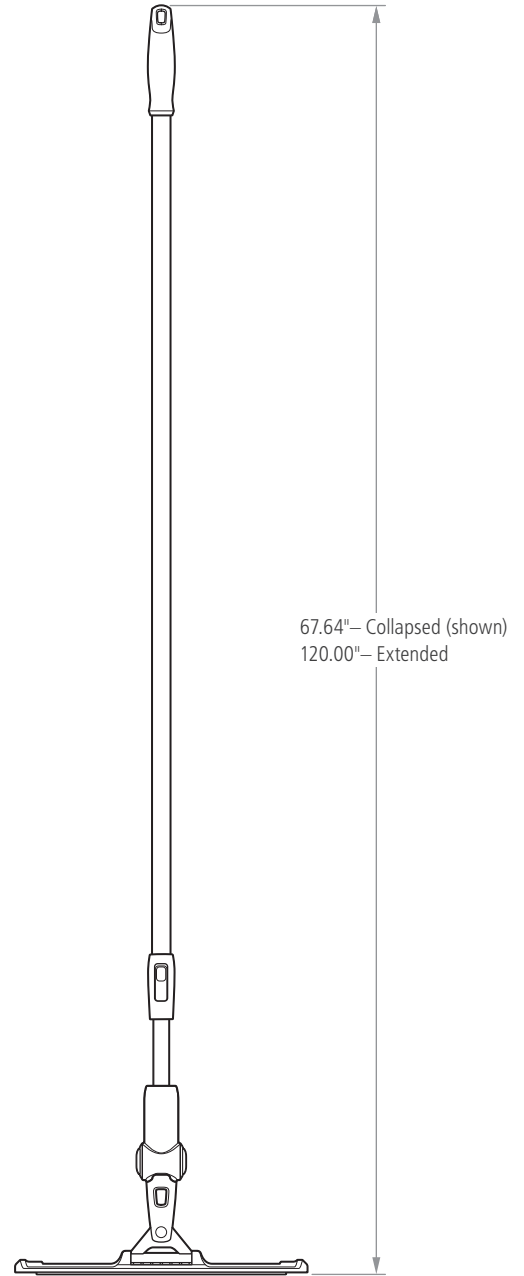

MAXIMIZER™

The new Maximizer™ cleaning tools from Rubbermaid Commercial Products help workers save time by reducing steps in a task, reducing the time of a step and reducing user effort. Engineered to last and designed to perform in a variety of common spaces, Maximizer™ cleaning tools deliver fast, consistent results shift after shift.

Features and Benefits:

- Cleans hard-to-reach spaces with less effort
- Multidirectional rotating head delivers better leverage when cleaning overhead surfaces
- Extends to 10' for maximum access to high surfaces
- Push button adjusts head to three different positions and locks in place for controlled cleaning in hard-to-reach areas
- Frame accepts 11" wall/stair and 11" window cleaning pads (sold separately)

OVERHEAD CLEANING TOOL

Unit Packaged Dimensions

SKU #	DESCRIPTION	COLOR	LENGTH IN	WIDTH IN	HEIGHT IN	WEIGHT LB	PACK SIZE
2018824	MAXIMIZER™ OVERHEAD CLEANING TOOL	BLACK	71.50	3.50	2.38	2.50	6