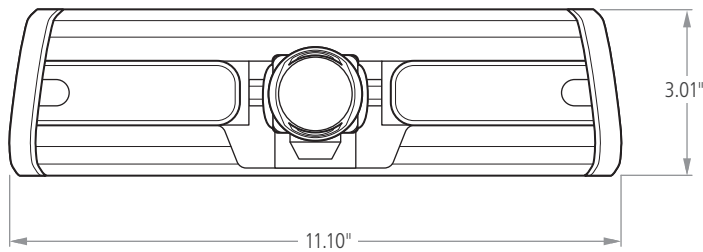

Features and Benefits:

- Cleans hard-to-reach spaces with less effort
- Multidirectional rotating head delivers better leverage when cleaning overhead surfaces
- Extends to 10' for maximum access to high surfaces
- Push button adjusts head to three different positions and locks in place for controlled cleaning in hard-to-reach areas
- Frame accepts 11" wall/stair and 11" window cleaning pads (sold separately)

OVERHEAD CLEANING TOOL

Unit Packaged Dimensions

SKU #	DESCRIPTION	COLOR	LENGTH IN	WIDTH IN	HEIGHT IN	WEIGHT LB	PACK SIZE
2018824	MAXIMIZER™ OVERHEAD CLEANING TOOL	BLACK	71.50	3.50	2.38	2.50	6