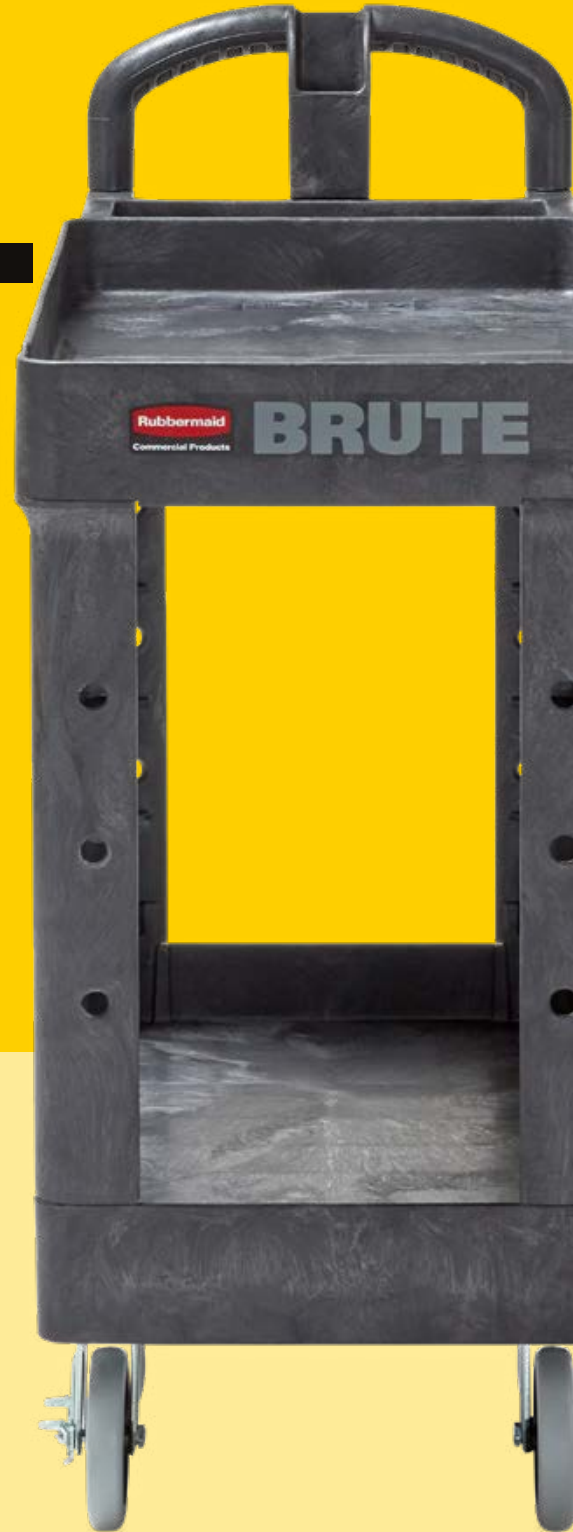

BRUTE HEAVY DUTY UTILITY CART

MADE TO MOVE. BUILT TO LAST.

**TRANSPORT MATERIALS,
SUPPLIES, AND HEAVY
LOADS SECURELY
IN ALMOST ANY
ENVIRONMENT.**

WARRANTY

Covered by a category leading 10-Year Limited Warranty.

EXCEPTIONAL DURABILITY

Can withstand heavy loads up to 227 kg.

BUILT TOUGH

Designed with durable structural foam construction that is lightweight and manoeuvrable.

MOVE LOADS SAFELY AND EFFICIENTLY

The variable grip-height handle improves manoeuvrability and reduces muscle strain for almost every user, regardless of height.

**CAN HOLD 227KG
CAPACITY.**