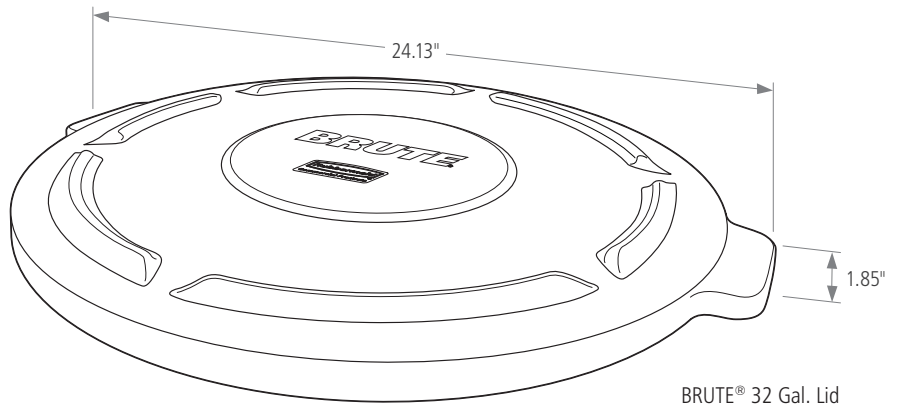

BRUTE® LIDS

BRUTE® lids are constructed with the highest quality material; a UV inhibitor ensures long life in even the most extreme commercial environments. Lids come in a variety of different styles, including self-draining lids, dome top lids, and funnel lids to meet any commercial need.

Features and Benefits:

- Self-draining lids have channels that prevent water from pooling, reducing still water buildup, and include ridges that enable stacking to provide space-efficient storage.
- Dome top lids have a spring action door that allows for easy trash disposal while keeping odors and insects out.
- Both self-draining lids and dome top lids have a snap-lock feature that ensures a secure fit.
- Funnel top lids have a cut-out top that enables hands-free refuse disposal and a funnel design that conceals waste from public view.