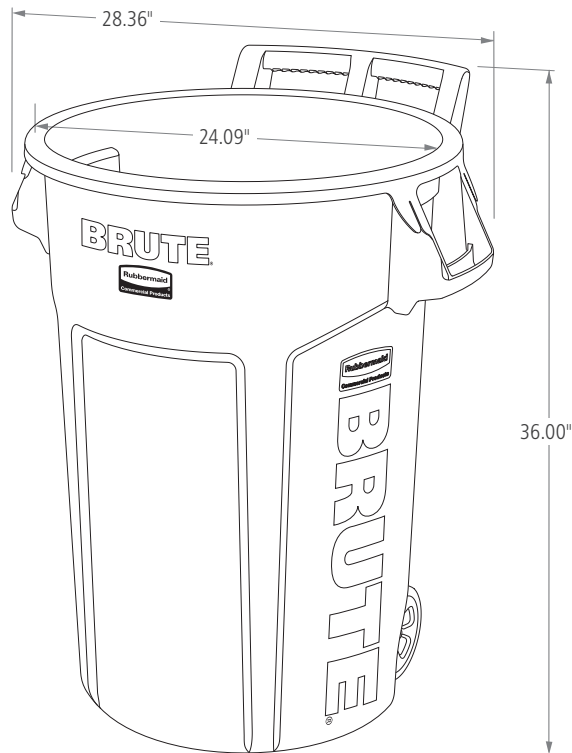

44 Gallon

WHEELED BRUTE® CONTAINERS

SKU #	DESCRIPTION	COLOR	CAPACITY	HEIGHT	DIAMETER	DIAMETER WITH HANDLE		PACK SIZE		
						GAL	IN		IN	IN
2179403	VENTED WHEELED BRUTE® 32 GAL CONTAINER	GRAY	32G	34.00	21.92	26.52	26.52	6		
2131929	VENTED WHEELED BRUTE® 44 GAL CONTAINER	GRAY	44G	36.00	24.09	28.36	28.36	4