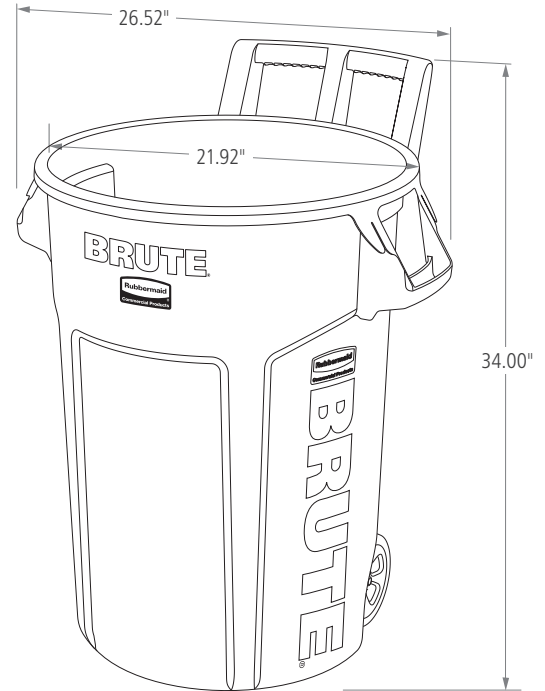

WHEELED BRUTE® CONTAINERS

Wheeled BRUTE® is ergonomically constructed with features to ensure workers stay safe even on the roughest jobsite. The Wheeled BRUTE® makes transporting heavy loads easier than ever.

Features and Benefits:

- DuraTread never flat wheels allow you to move loads 5x easier.*
- Ergonomic handle is designed to require less force when moving heavy materials up to 180 lbs. with the 32G and 250 lbs. with the 44G.
- Venting channels make removing liners up to 50% easier, improving productivity and reducing the risk of injury.
- Bag cinches secure liners, allowing for knot-free liner changes. Tested to 200,000 cycles.
- Contoured base handles improve grip and ergonomics, reducing strain and improving efficiency.
- Rim with rib-strengthened design increases strength and resists crushing.
- Integrated tilt and kickplate provides maximum tilting when transporting materials.

*While in motion compared to SKU FG263200GRAY 32G and FG264360GRAY 44G non-wheeled Brute®.

32 Gallon