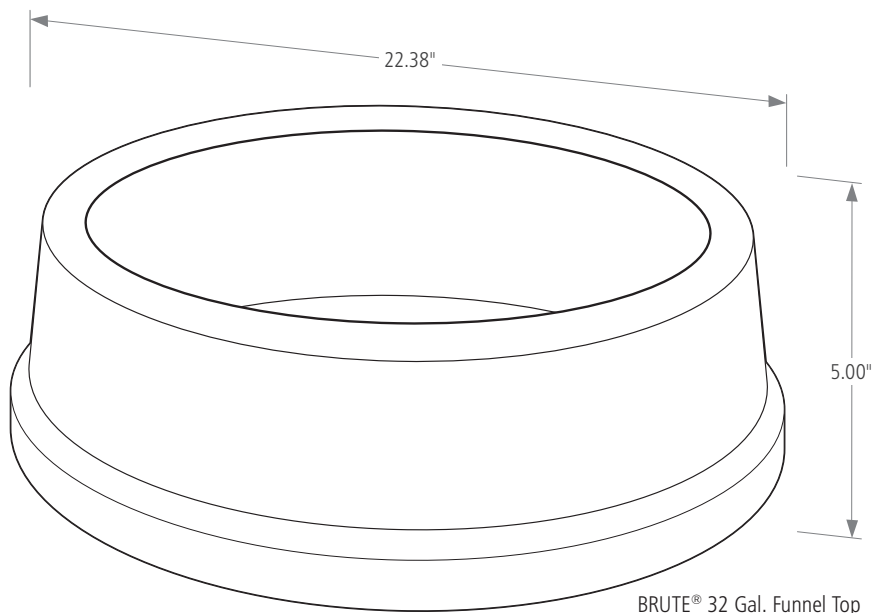

BRUTE® LIDS

BRUTE® lids are constructed with the highest quality material; a UV inhibitor ensures long life in even the most extreme commercial environments. Lids come in a variety of different styles, including self-draining lids, dome top lids, and funnel lids to meet any commercial need.

Features and Benefits:

- Self-draining lids have channels that prevent water from pooling, reducing still water buildup, and include ridges that enable stacking to provide space-efficient storage.
- Dome top lids have a spring action door that allows for easy trash disposal while keeping odors and insects out.
- Both self-draining lids and dome top lids have a snap-lock feature that ensures a secure fit.
- Funnel top lids have a cut-out top that enables hands-free refuse disposal and a funnel design that conceals waste from public view.