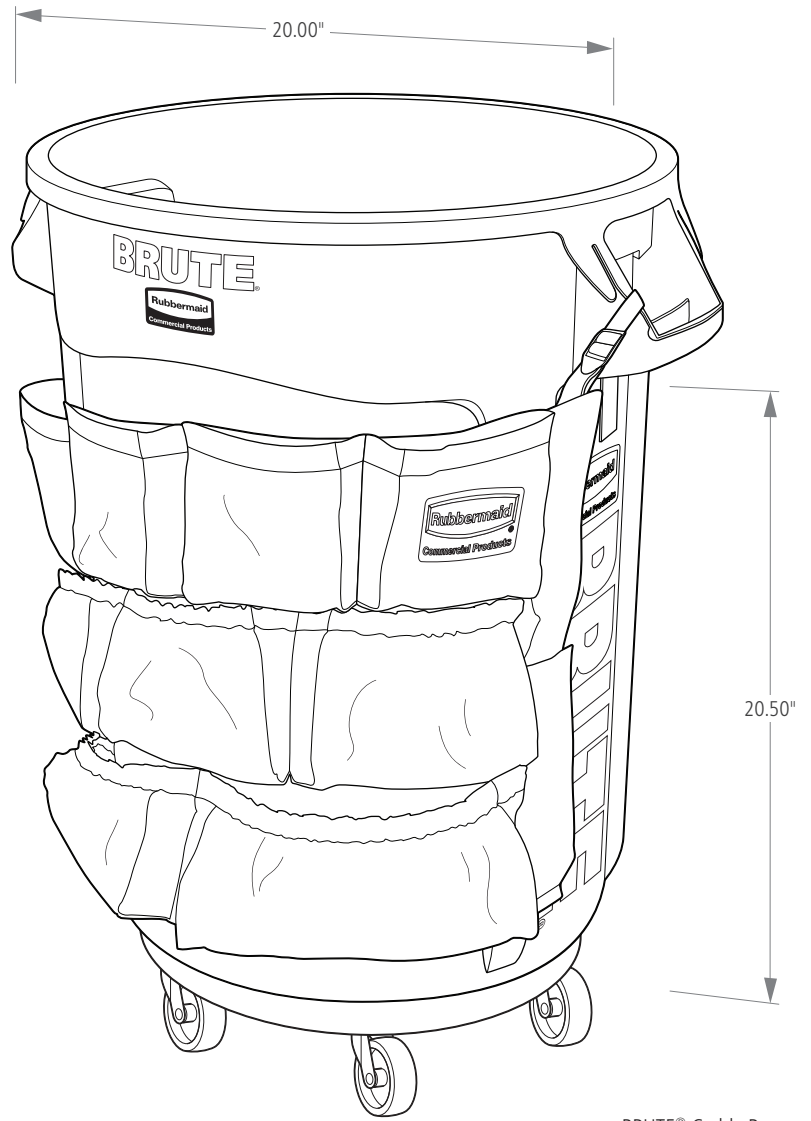

BRUTE® Tandem Dolly
* Unfolded

BRUTE® Dolly

BRUTE® DOLLIES

| SKU # | DESCRIPTION | COLOR | FITS | LENGTH IN | WIDTH IN | HEIGHT IN | DIAMETER IN | PACK SIZE |
|-------------|---------------------|-------|------|--------------|-------------|--------------|----------------|-----------|
| FG264000BLA | BRUTE® DOLLY | BLACK | ALL | – | – | 6.63 | 18.25 | 2 |
| FG264043BLA | BRUTE® QUIET DOLLY | BLACK | ALL | – | – | 6.63 | 18.25 | 2 |
| FG264600BLA | BRUTE® TANDEM DOLLY | BLACK | ALL | 45.00 | 20.25 | 8.00 | – | 1 |

BRUTE® CADDIES

BRUTE® caddies are designed to improve productivity. Caddies make the BRUTE® container more versatile and efficient, making the toughest jobs easier.

Features and Benefits:

- The Caddy Bag is made of a heavy-duty vinyl material with elastic pockets that make on-board storage easy. The adjustable straps make installation and removal easy on 32- and 44-gallon BRUTE® containers.
- The Rim Caddy has multiple storage compartments and hooks, along with liner retention bands to keep liners securely in place, and has snap-on tabs to hold the caddy in place.