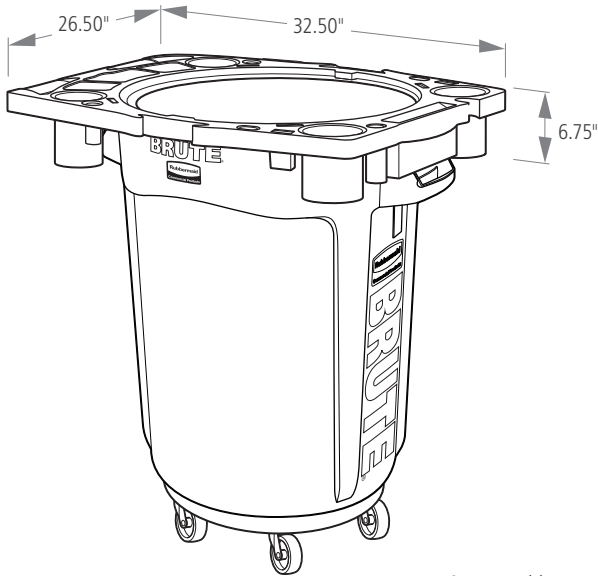

BRUTE® Rim Caddy

BRUTE® CADDIES

SKU #	DESCRIPTION	COLOR	FITS	LENGTH IN	WIDTH IN	HEIGHT IN	DIAMETER IN	PACK SIZE
FG264200YEL	BRUTE® CADDY BAG	YELLOW	32 AND 44 GALLON	–	–	20.50	20.00	6
1867533	EXECUTIVE BRUTE® CADDY BAG	BLACK	32 AND 44 GALLON	–	–	20.50	20.00	6
FG9W8700YEL	BRUTE® RIM CADDY	YELLOW	44 GALLON	32.50	26.50	6.75	–	1