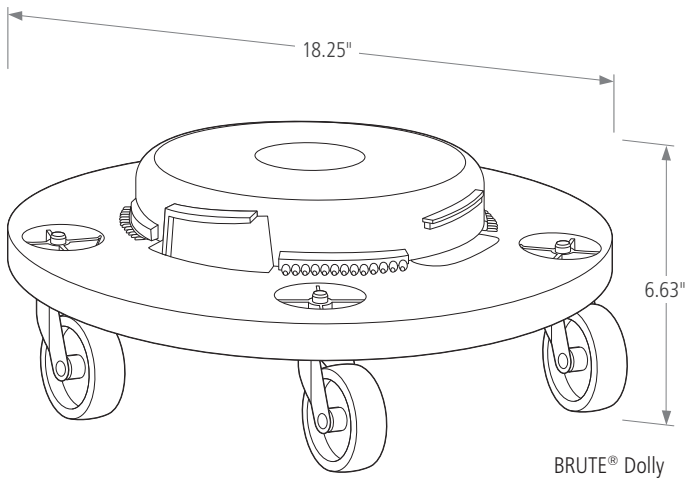

BRUTE® Dolly

BRUTE® DOLLIES

SKU #	DESCRIPTION	COLOR	FITS	LENGTH IN	WIDTH IN	HEIGHT IN	DIAMETER IN	PACK SIZE
FG264000BLA	BRUTE® DOLLY	BLACK	ALL	–	–	6.63	18.25	2
FG264043BLA	BRUTE® QUIET DOLLY	BLACK	ALL	–	–	6.63	18.25	2
FG264600BLA	BRUTE® TANDEM DOLLY	BLACK	ALL	45.00	20.25	8.00	–	1