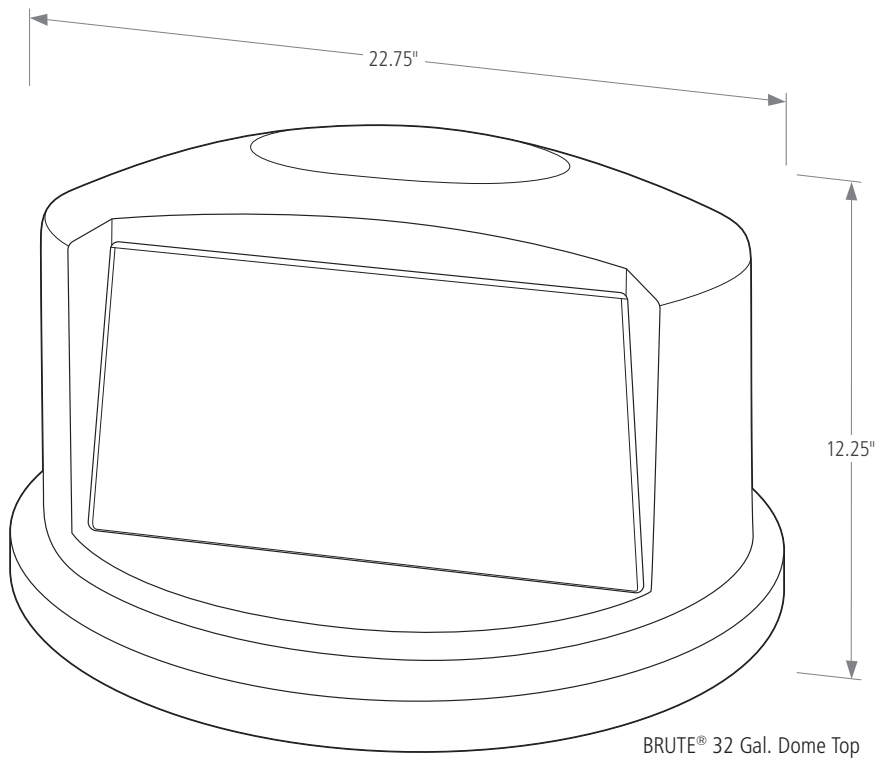

BRUTE® LIDS

BRUTE® lids are constructed with the highest quality material; a UV inhibitor ensures long life in even the most extreme commercial environments. Lids come in a variety of different styles, including self-draining lids, dome top lids, and funnel lids to meet any commercial need.

Features and Benefits:

- Self-draining lids have channels that prevent water from pooling, reducing still water buildup, and include ridges that enable stacking to provide space-efficient storage.
- Dome top lids have a spring action door that allows for easy trash disposal while keeping odors and insects out.
- Both self-draining lids and dome top lids have a snap-lock feature that ensures a secure fit.
- Funnel top lids have a cut-out top that enables hands-free refuse disposal and a funnel design that conceals waste from public view.