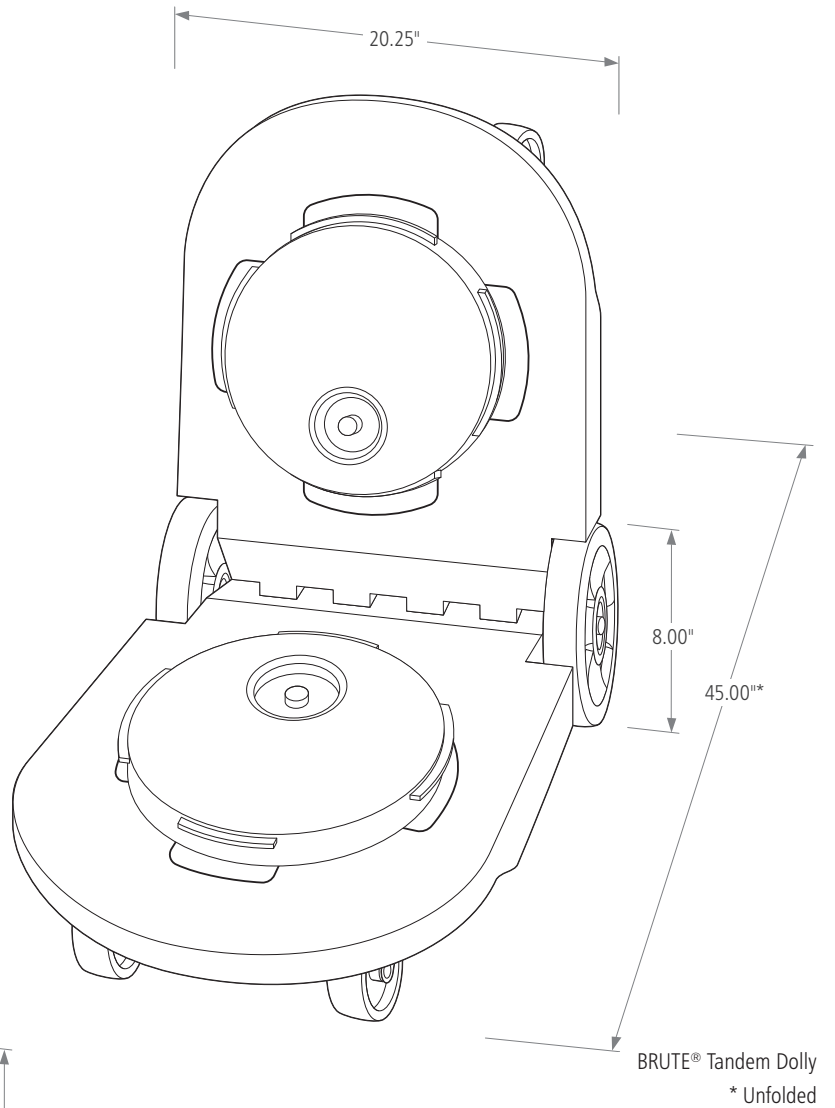

BRUTE® DOLLIES

BRUTE® dollies are designed to be durable, long-lasting, and are able to withstand the toughest commercial environments while simplifying everyday tasks.

Features and Benefits:

- Rugged casters help keep fully loaded BRUTE® containers stable, even on rough and uneven floors, and swivel smoothly for easy maneuvering.
- Twist locks hold containers securely in place and unlock easily for unloading, allowing for easy transport.
- Structural foam construction provides superior strength and durability.

BRUTE® Tandem Dolly
* Unfolded