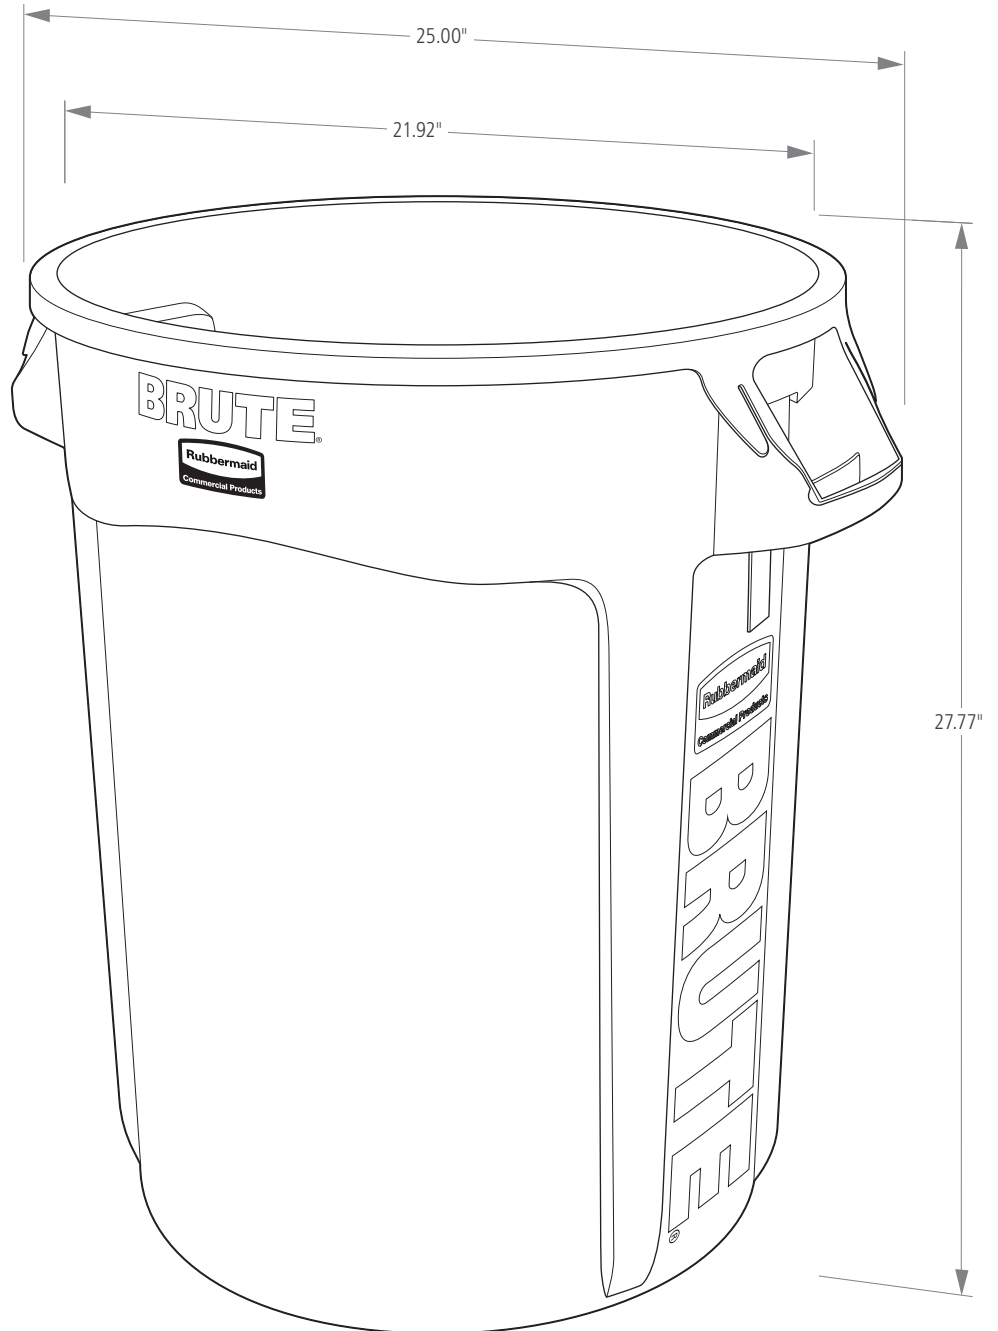

BRUTE® containers are guaranteed to never fade, warp, crack, or crush, with a proprietary design constructed with the highest quality material.

Features and Benefits:

- Venting channels make removing liners up to 50% easier, improving productivity and reducing the risk of injury.
- Bag cinches secure liners, allowing for knot-free liner changes. Tested to 200,000 cycles.
- Contoured base handles improve grip and ergonomics, reducing strain and improving efficiency.
- Rim with rib-strengthened design increases strength and resists crushing.
- Rounded handles make lifting and moving easier.
- Reinforced base is specifically engineered to be dragged over rough surfaces in tough environments.

2, 18 & 21 Compliant

BRUTE® CONTAINERS

Vented BRUTE® 32 Gal. Container